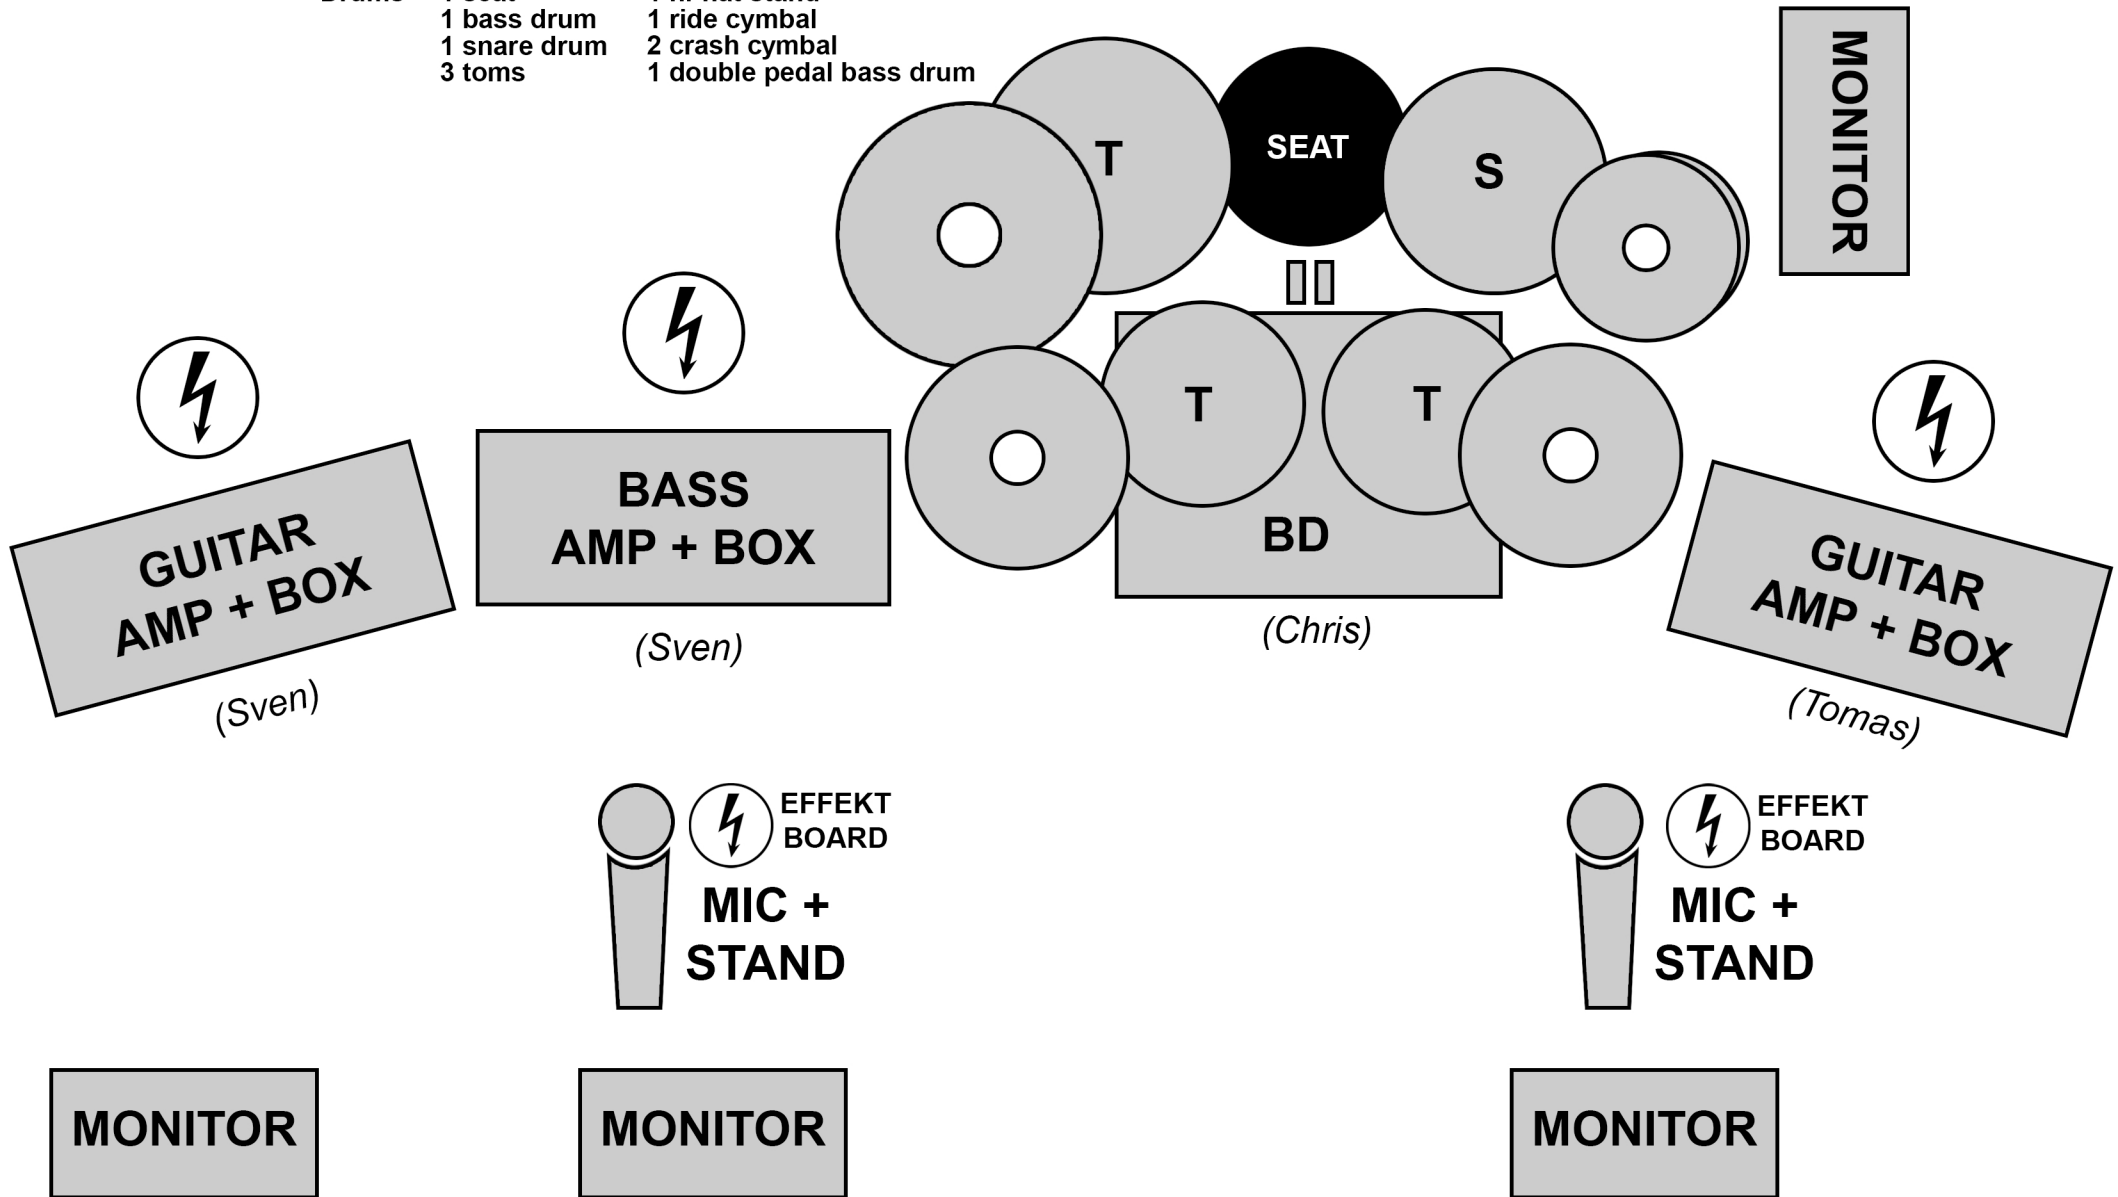

- Drums
- 1 seat
 - 1 bass drum
 - 1 snare drum
 - 3 toms
 - 1 hi-hat stand
 - 1 ride cymbal
 - 2 crash cymbal
 - 1 double pedal bass drum

STAGE RIDER: RIPCORN