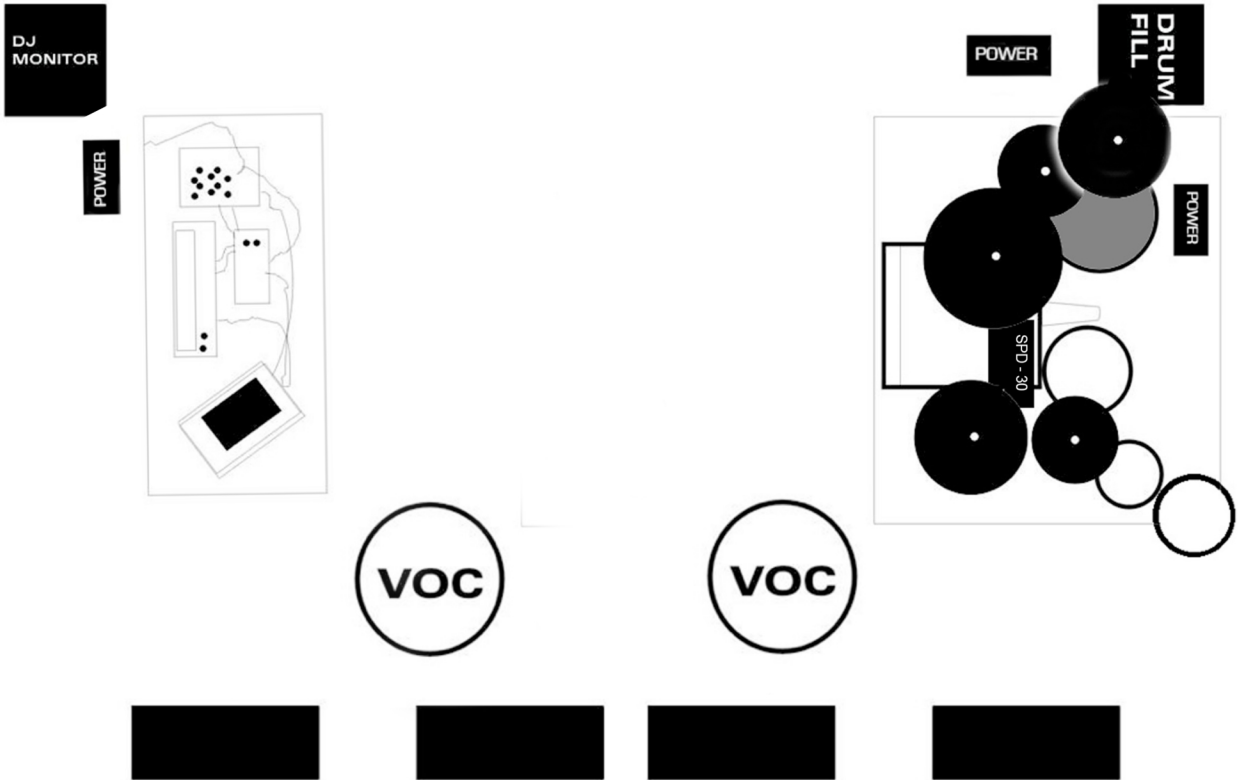

# ILLBILLY HITEC REGGAETRONICS

01. KICKDRUM
02. SNARE
03. HI-HAT
04. SNARE 2
05. ROLAND SPD – 30
06. ROLAND SPD – 30
07. OVERHEAD RIGHT
08. OVERHEAD LEFT
09. PREMIX DJ left
10. PREMIX DJ right
11. BASS DJ
12. Effekts Snares
13. VOCALS incl. Vocal effect
14. VOCLAS
15. TROMPET

- MIC
- MIC
- MIC
- MIC
- DI
- DI
- MIC
- MIC
- DI
- DI
- DI
- DI
- MIC
- MIC

## BACKLINE:

Alex – drums: Please supply 1 carpet on 2 x 2m riser  
 Thomas – DJ: Please supply 1 high table (best is 2x1m stage element) with black cover.  
 We will bring all of the other gear.