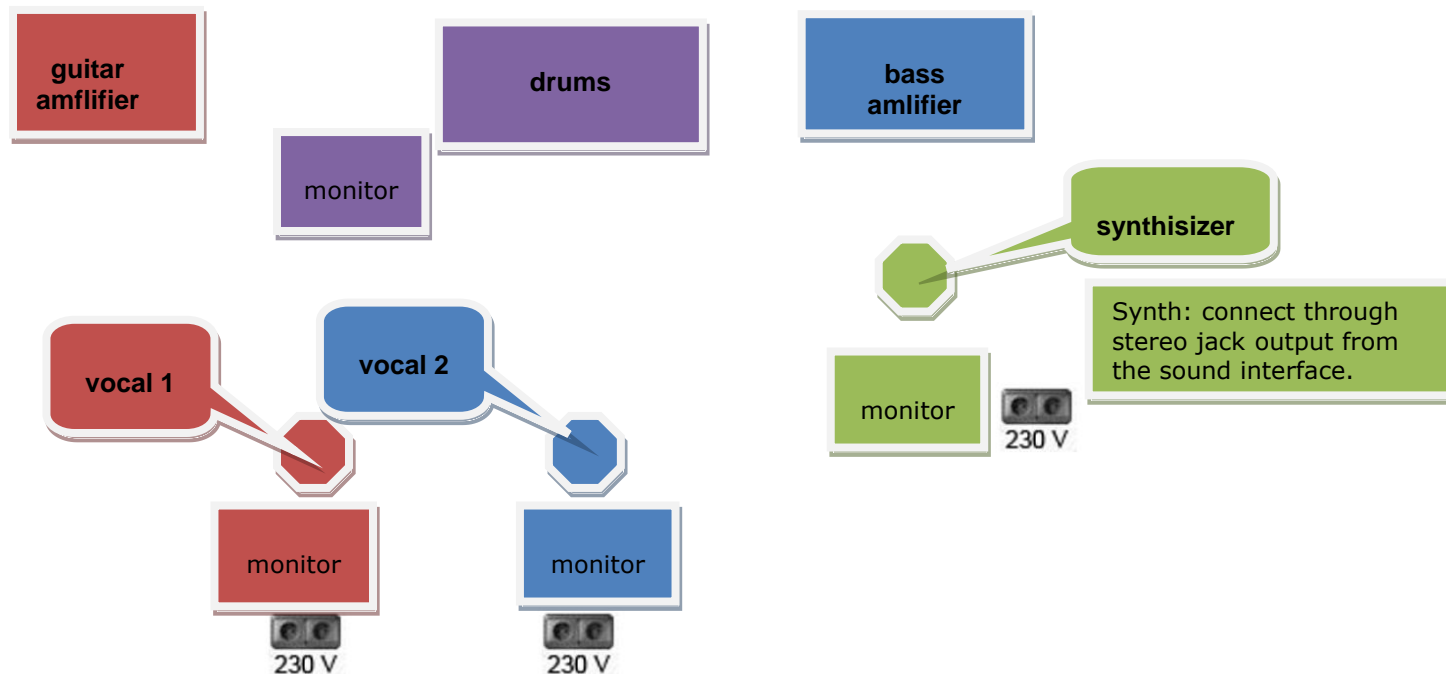

STAGE PLAN & BACKLINE

Band:

- Jelena Rusjan - bass guitar, vocals
- Damjan Manevski - guitar, vocals
- Jan Kmet - drums
- Blaž Gracar - synths (guest on some of the songs)

Needed backline:

- Drum set (bass drum, snare drum, hi-hat, floor tom, high tom, ride, 2 x crash) and drummer seat
- Bass box (4x10" or 2x15")
- An additional small table for the laptop and sound interface which are connected to the synth (in the height for synths stands)