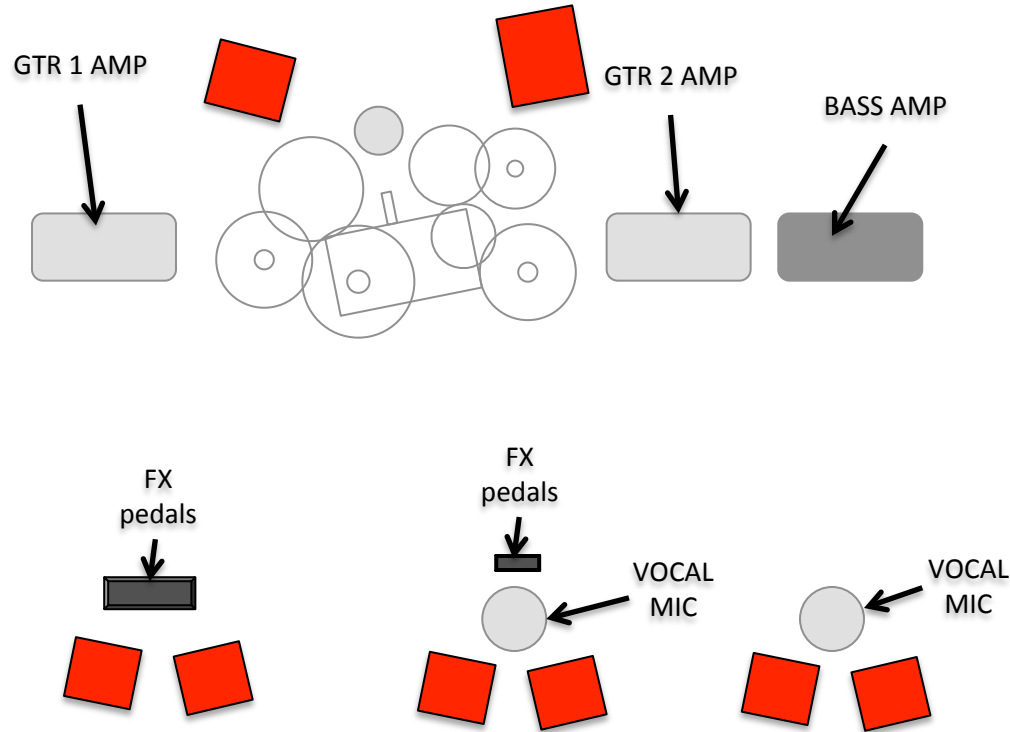

# BREAKFAST MONKEY

STAGE PLAN

STAGE RIGHT

STAGE LEFT

**Max McGowan:** Lead VOCAL, GTR 2

**Kobi Pham:** GTR 1

**Wana Shibemba:** Backing VOCAL, Bass

**George Coleman:** Drums