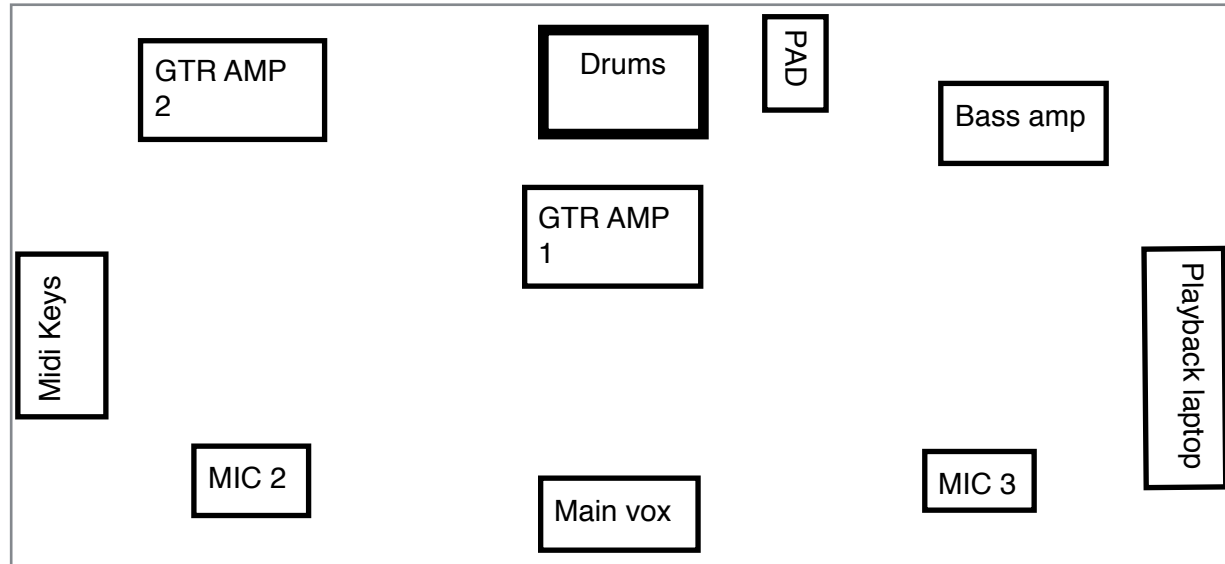

States of Emotion Technical specification 2015

- 1 drums
- 2 guitar
- 1 bass
- 1 midi keyboard
- 1 laptop playback
- 3 front vox

Drums

Drums consist of:

KICK
SNARE
HIT HAT
1ST TOM
FLOOR TOM
RIDE
CRASH

roland trigger pad

Requirements - Mics for drum kit and stereo DI BOX for pad

Bass

1 8 x 10 cab and head with balanced DI output in head
1 laptop playback

requirements - sm58 mic stage front with stand , Stereo DI box for laptop playback , BASS DI

GTR 1

1 fender deluxe amp
1 sm58 beta - supplied

requirements - Mic stand and GTR Mic

GTR 2

1 fender deluxe amp
midi keys

Requirements- Stereo DI box for midi keys, SM58 mic stage from with stand , GTR mic