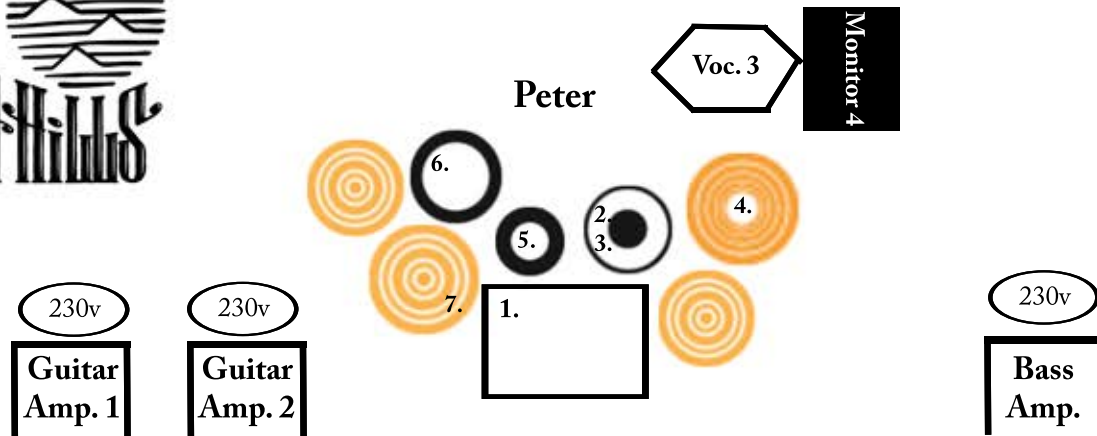

Palma Hills technical rider

-2017-

Elod
(Guitar1)

230v

MONITOR1

Lead
Voc.

Arnold
(Guitar2)

230v

MONITOR2

MONITOR2

Voc. 2

Bator
(Bass)

230v

MONITOR3

Channel list

1. Kick (/D6, AT, Shure, beyern, sennh. - gate)
2. Snare Top (/sm57, i5 - reverb)
3. *Snare Bottom (/sm57 - reverb)
4. High Hat (/condenser mic. - audix, AT, sennh.)
5. Tom 12' (/audix, sennh., beyern - gate, reverb)
6. Floor Tom 16' (/audix, sennh... - gate, reverb)
7. *Ride (/condenser mic. from below - same as OH)
8. Overhead Left (/condenser mic. - audix, AT, EV)
9. Overhead Right (/condenser mic. - same)
10. Bass Line (/XLR)
11. Bass Mic (/D6, ATM25, sm57)
12. Guitar 1 (/e609, sm57beta, sm57, i5)
13. Guitar 2 (/e609, sm57beta, sm57, i5)
14. Lead Vocal (/min. sm58 - reverb, delay, comp.)
15. Bass Vocal (/reverb - comp.)
16. Drums Vocal (/reverb)