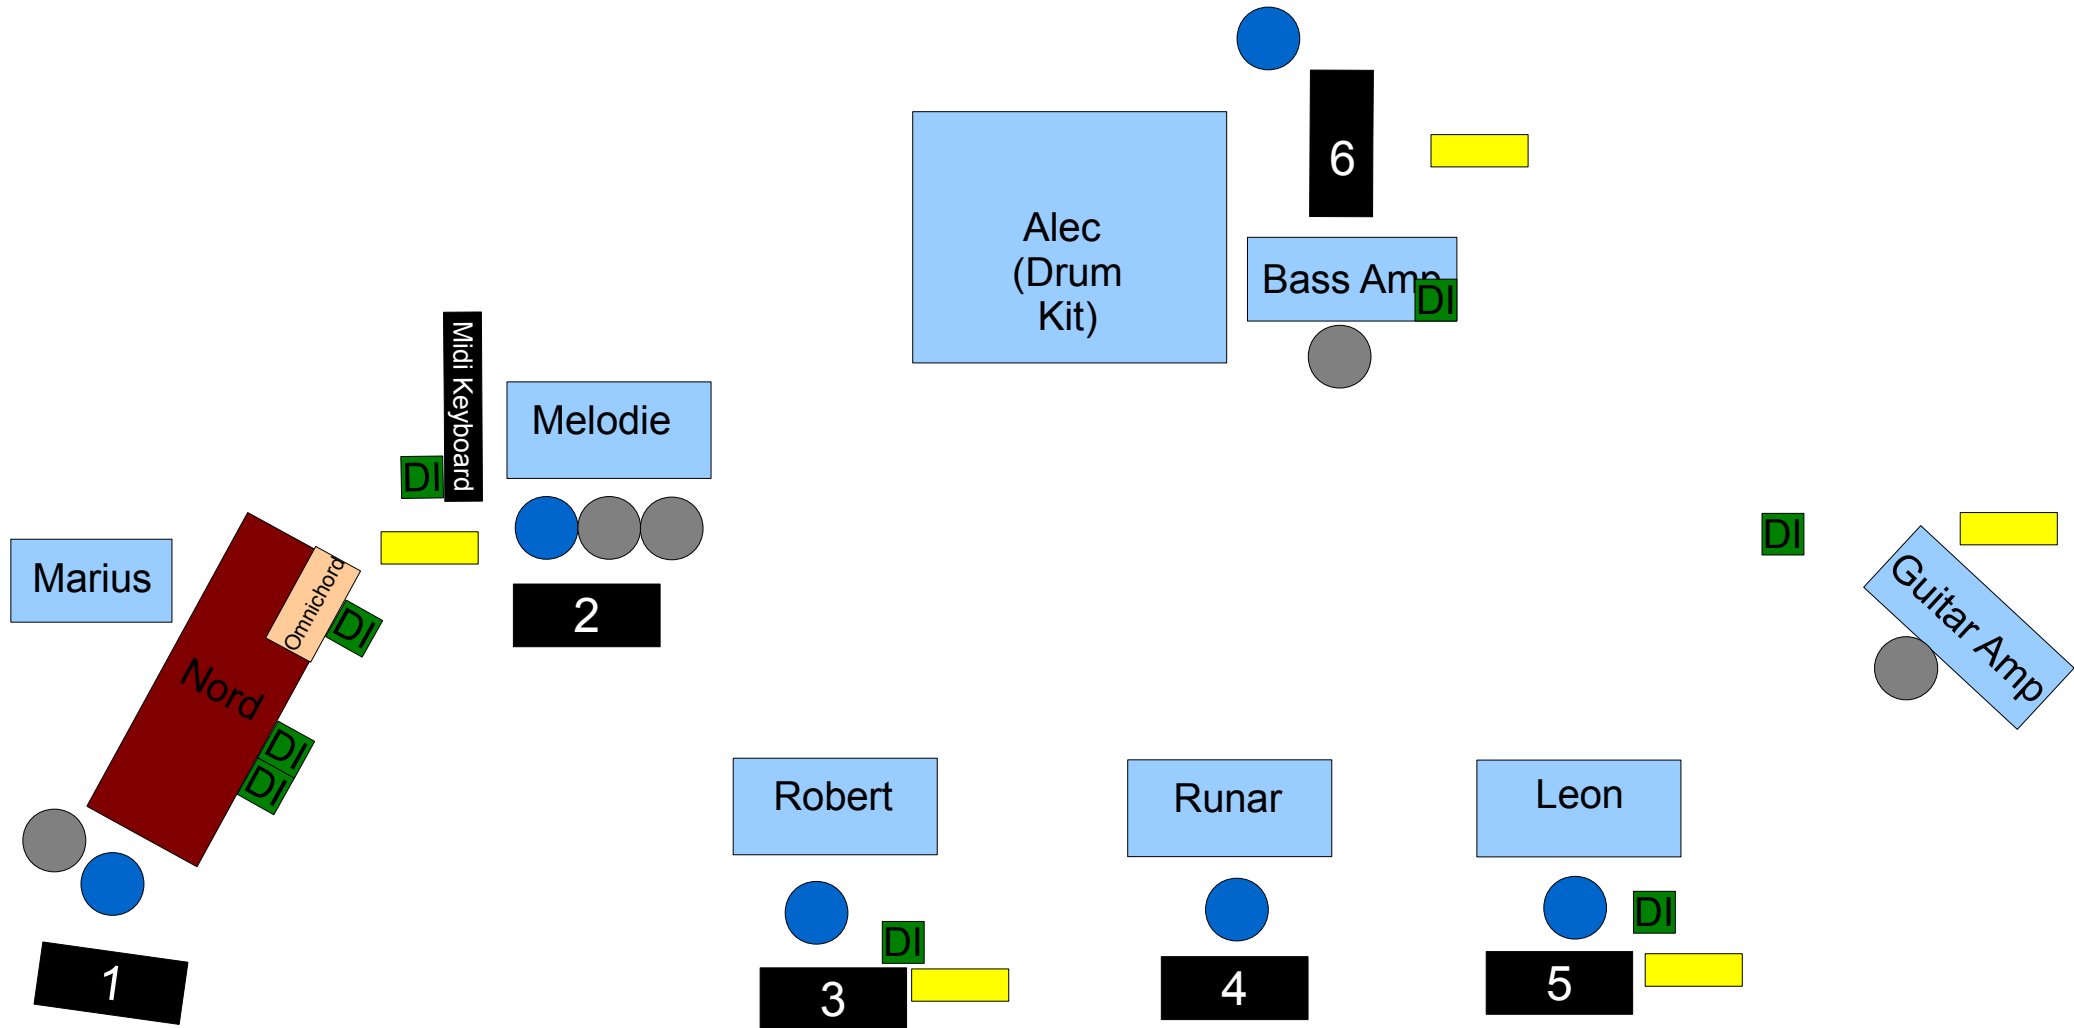

Sheet1

Channel	Instrument	Mic/DI	Notes	+48v	Stand
1	Kick In	Beta 91		yes	
2	Kick Out	Beta 52			short
3	Snare top	Beta 57			short
4	Snare bottom	Beta 57			short
5	Hi Hat	451		yes	short
6	Rack tom	AKG C519		yes	
7	Floor Tom	Sennheiser MD421			short
8	OH L	AKG 214/414		yes	tall
9	OH R	AKG 214/414		yes	tall
10	Percussion 1 (Glock & Toys)	Beta 57			short
11	Percussion 2 (Djembe)	Beta 57			short
12	Bass Mic	Audix D6	Pan hard left		short
13	Bass DI	DI (Pref BSS)	Pan hard right	yes	
14	Leon Guitar Amp Condenser	AKG 414	Pan hard left	yes	short
15	Leon Guitar Amp Dynamic	Sennheiser e609	Pan hard right		short
16	Leon Acoustic Guitar	DI (Pref BSS)		yes	
17	Rob Guitar	DI (Pref BSS)		yes	
18	Nord L	DI (Pref BSS)		yes	
19	Nord R	DI (Pref BSS)		yes	
20	OmniChord	DI (Pref BSS)		yes	
21	Addition Keyboard (Melodie)	DI (Pref BSS)		yes	
22	Accordion Treble	Beta 57			tall
23	Accordion Bass	AKG C519		yes	
24	Cello	DI (Pref BSS)		yes	
25	Marius Vocal	Beta 58			tall
26	Robert Vocal	Beta 58			tall
27	Runar Vocal	Beta 58			tall
28	Leon Vocal	Beta 58			tall
29	Melodie Vocal	Beta 58			tall
30	Alec Vocal	Beta 58			tall

Upstage

Downstage