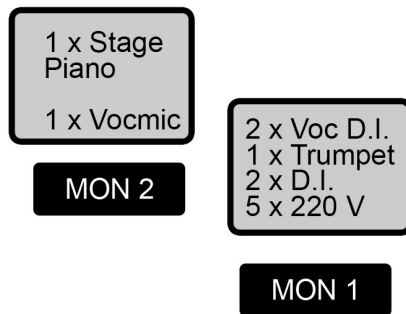

MR. SHIRAZY
& THE EXILE ORCHESTRA

MR. SHIRAZY & THE EXILE ORCHESTRA

info@mrshirazy.com
Tel: +49-178-6295778

THE TECHNIC COMPANY SHOULD PROVIDE BESIDES THE PA for FOH:

Live-Set:

- 2 x Vocalmicrophone (i.e. Shure Beta 87A)
- 1 x Trumpet Mic (S-57)
- 2 x DI-Boxes
- 1 x Stagepiano
- 2 x Active Monitorboxes
- 3 x Microphone Stand

div. Powersockets on the stage

Attention:

Mr. Shirazy gives out an premixed stereosignal (via pre-mixer) of his beats. This signal should be adjustable on „mon 1“ per „booth“ by himself.

ANY QUESTION? CONTACT US: Tel: +49-178-6295778 // info@mrshirazy.com