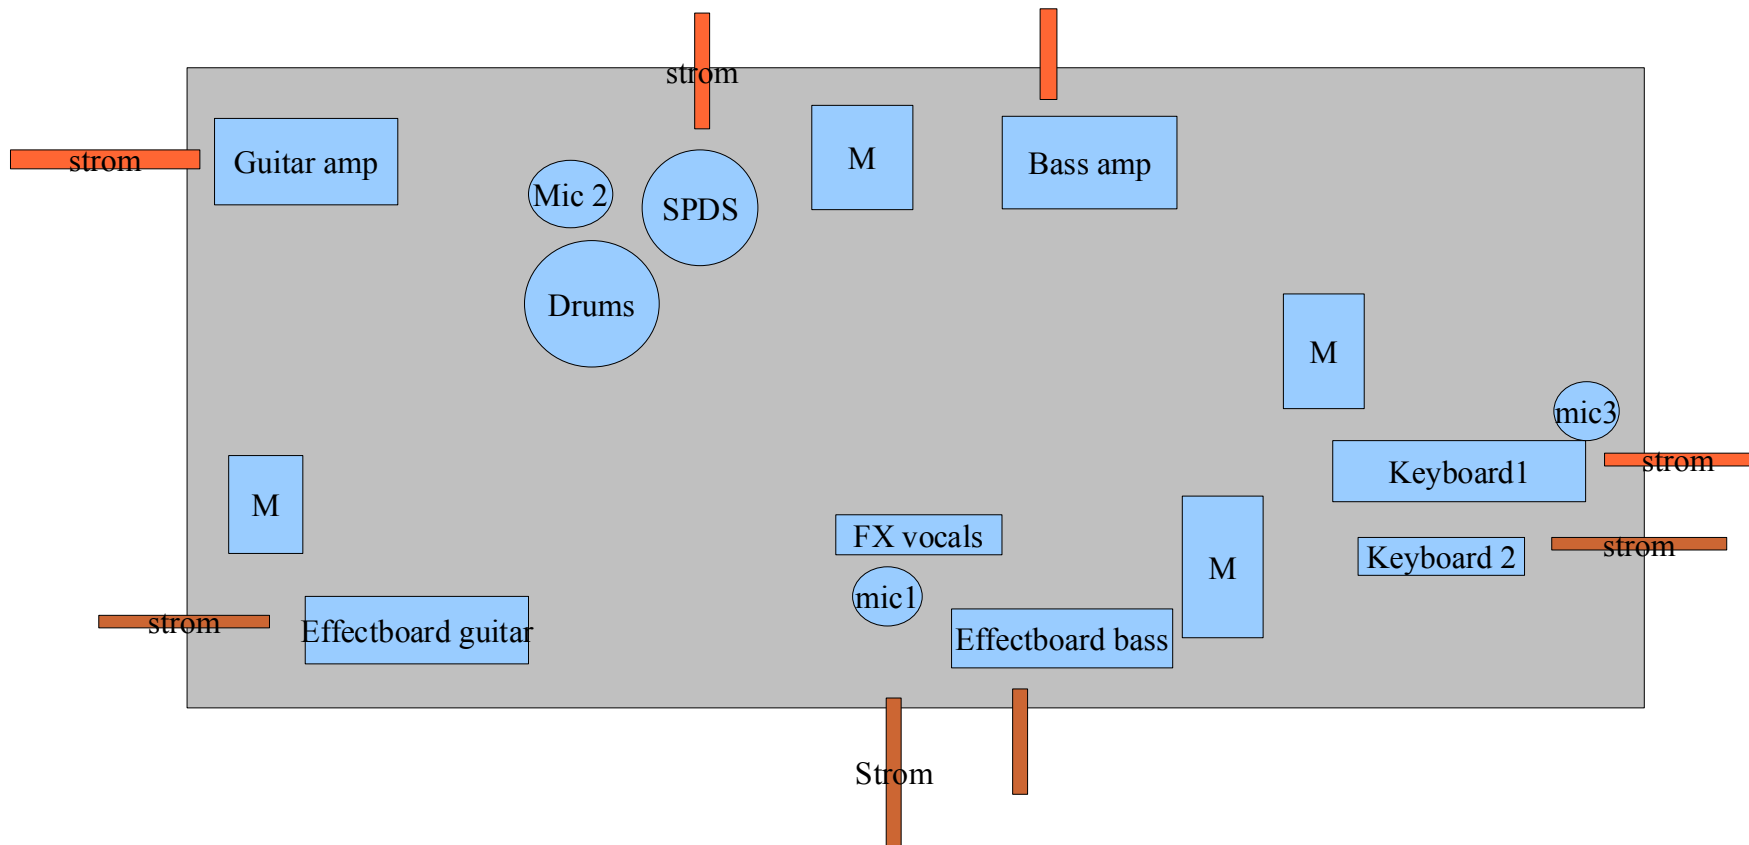

BENTAI

and the Remedy

Drums :	Bass:	Keys :	Gitarre
1x Mic bassdrum 1x Mic Snare 1x Mic Hi Hat 2x Mics overheads Stereo D.I. SPDS 1x Mic backing vocals	1x D.I. 1x Stereo D.I. (Synth) 1x Mic Leadvocals	2x Stereo D.I. 1x Mic Backing vocals	1x Sm57 mic
Monitor 1x Strom am Set	Monitor 3x Strom am Amp 2x Strom am Mic	Monitor 2x Strom	Monitor 1x Strom am Amp 1x Strom am effect-board

Legende :

Orange : Strom

M: Monitor