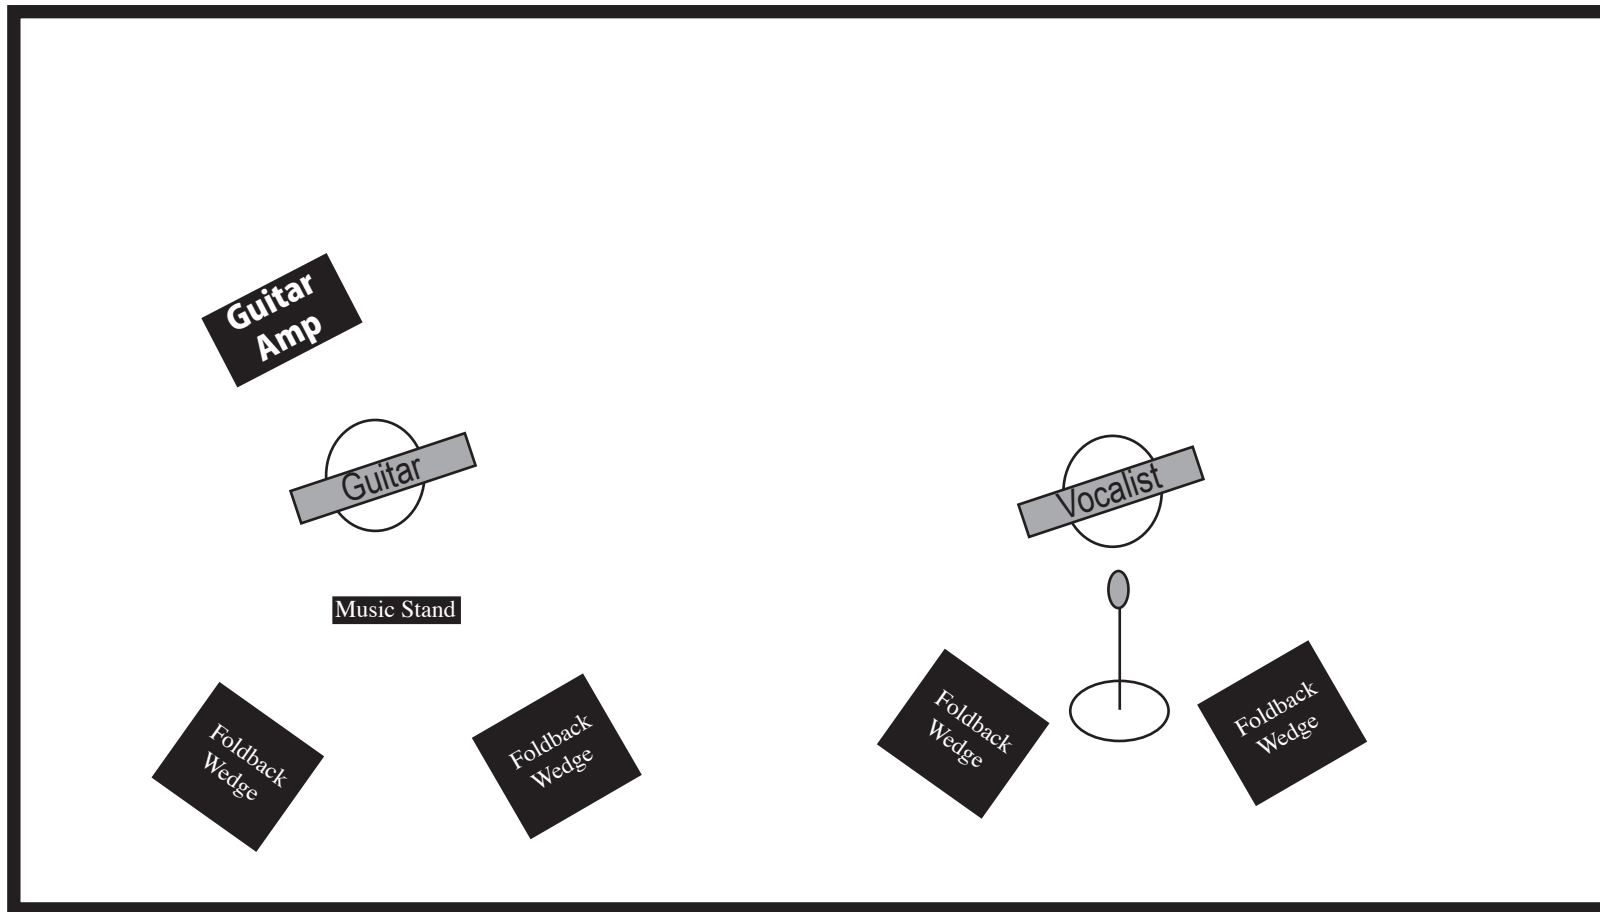

KRISTIN BERARDI / JAMES SHERLOCK DUO

STAGE PLAN

Mic Stand

Foldback Wedge

Player Standing

Music Stand

Equipment Required (minimum)

- 1 x guitar mic**
- 1 x vocal mic (provided by artist)**
- 1 x box for guitar amp to rest on**
- 1 x mic stand**
- 1 x music stand**
- 2 x foldback wedges**