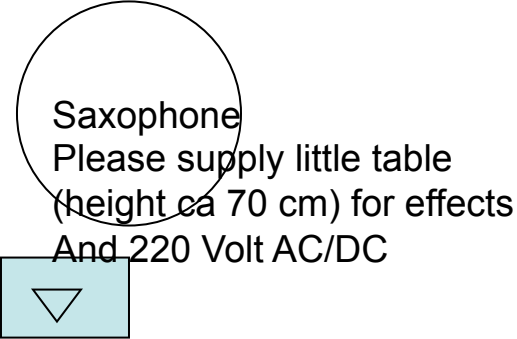

Stage plan Jasper Blom Quartet feat Jesse van Ruller

- 18 inch bassdr
- 12 inch tom
- 14 inch floortom
- All coated REMO
- And Ambassador skins
- 3 cymbal stands
- 1 snare stand
- 1 bassdr pedal
- 1 drum chair
- 1 drum carpet
- 1 HiHat stand
- 1 snare stand
- 1 VOX Guitar Amp AC30cc
- 1 Double Bass
- 1 Bass amp