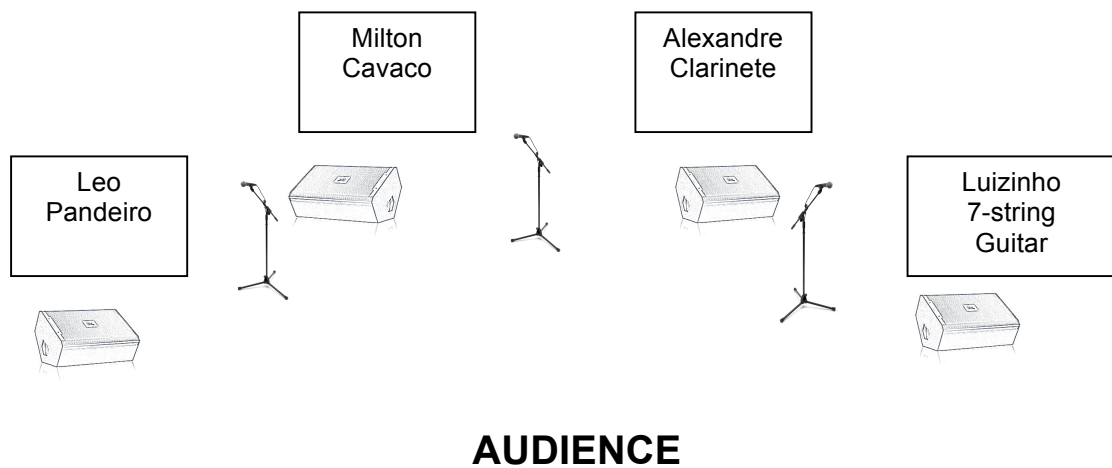

RODA DE CHORO

Feat. Luizinho 7 Cordas

RIDER and STAGE PLAN

RIDER

RODA DE CHORO

Luizinho 7 cordas – 7-string Guitar

1 DI
1 SM58
1 AC 110v
1 Monitor

Leo Rodrigues – Pandeiro

1 AKG 414
1 SM58
1 AC 110v
1 Monitor

Alexandre Ribeiro – Clarinet

2 SM 58
1 SM57
1 AC 110v
1 Monitor

Milton Mori – Cavaquinho

1 DI
1 AC 110v
1 Monitor