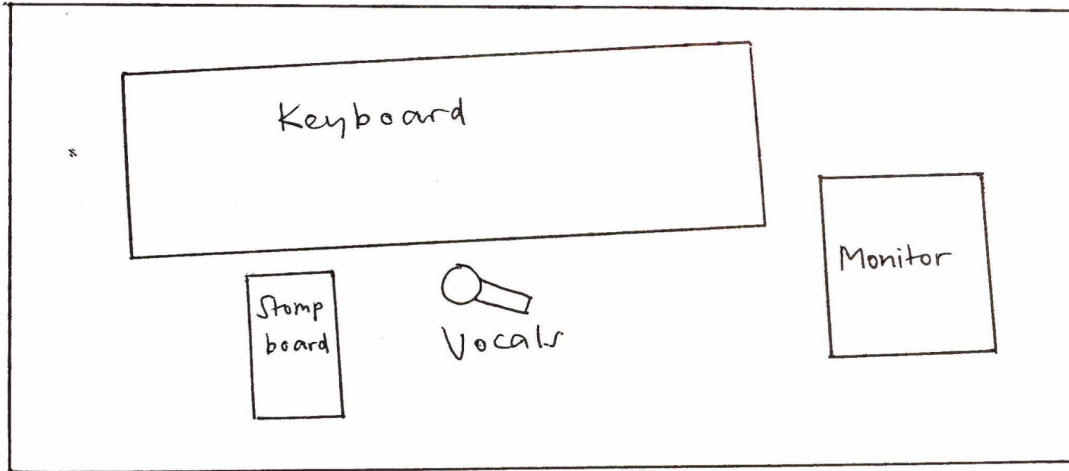

Meira Loom

Technical Rider 2020

We bring along:

- Keyboard (if there is no piano on site)
- Microphone Shure KSM9
- Stomp board with pick-up mic

We need:

- piano if possible, otherwise we'll bring our keyboard
- 1 wedge
- DI boxes (3 inputs) (if there is a piano on site, only 1 input)
- 1 tripod mic stand
- mixer with at least 4 free channels and phantom power

Instruments/Mics:

Channel	Source	Mic/DI	Info
1	Keyboard, L	DI	Only if no piano on site
2	Keyboard, R	DI	Only if no piano on site
3	Stompboard	DI	
4	Vocal	Shure KSM9	We'll bring it along

Meira Loom is a 1-woman-band and plays Soul/Jazz/Alternative.