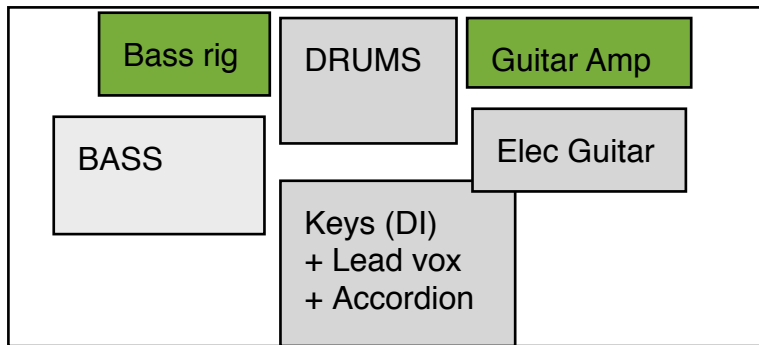

STAGE PLOT AND INPUT LIST // DASH

| BAND | INPUT |
|------|---|
| DASH | Keys - Di Vox x1 Drums Bass Elec Guitar Instrument mic - Accordion |