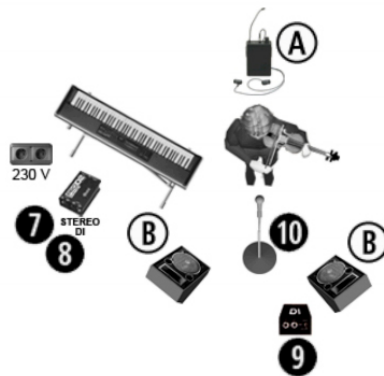

IAN - 2020

Video

Video Projector HDMI aimed at the back of the stage with full cyclorama fill. White background required.

Sound

LISTA DE VIAS:

1. Backtrack01 - XLR
2. Backtrack02 - XLR
3. Backtrack03 - XLR
4. Backtrack04 - XLR
5. Backtrack05 - XLR
6. Backtrack06 - XLR
7. TecladoL - DI
8. TecladoR - DI
9. Violino - DI

10. Voz - SM58

11. Spare - SM58
12. Click (Backtrack08) - XLR

MONITORES (mixes):

1. I.E.M. IAN (Left)
2. I.E.M. IAN (Right)
3. Monitor1 (Left)
4. Monitor2 (Right)

NOTAS:

Será necessário:
 1 - Sistema I.E.M. (Sennheiser ew300 g3)
 2 - Monitores Martin LE1500