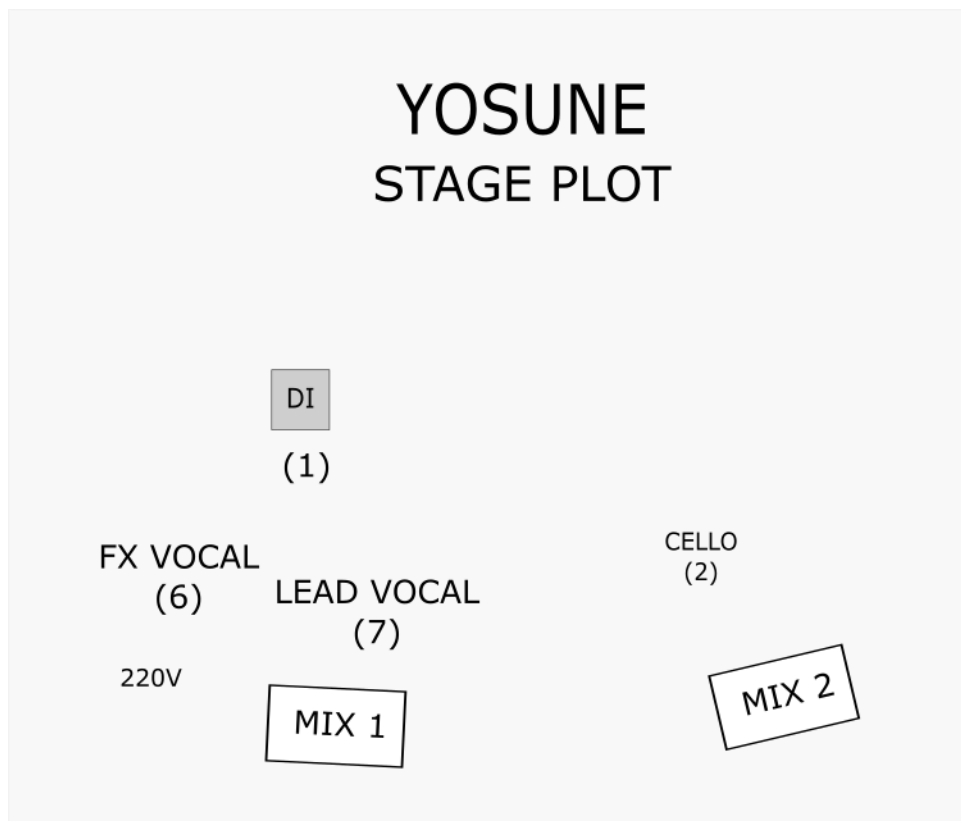

YOSUNE 2020 – DUET RIDER

CHANNEL LIST

	INSTR.	MIC / DI	NOTES	OBS.
1	CUATRO	DI	+48v	
2	CELLO	KM184		SMALL STAND
3	VOX FX	<i>PROVIDED BY BAND</i>		
4	LEAD VOCAL	SM58	+48v	TALL BOOM

MIX MONITORS

MIX 1 – FRONT LEFT – Lead Voice (1x Monitor)

MIX 2 – FRONT RIGHT – Cello (1x Monitor)

Any questions or changes please contact: yosunemusica@gmail.com // +351 914 366 812