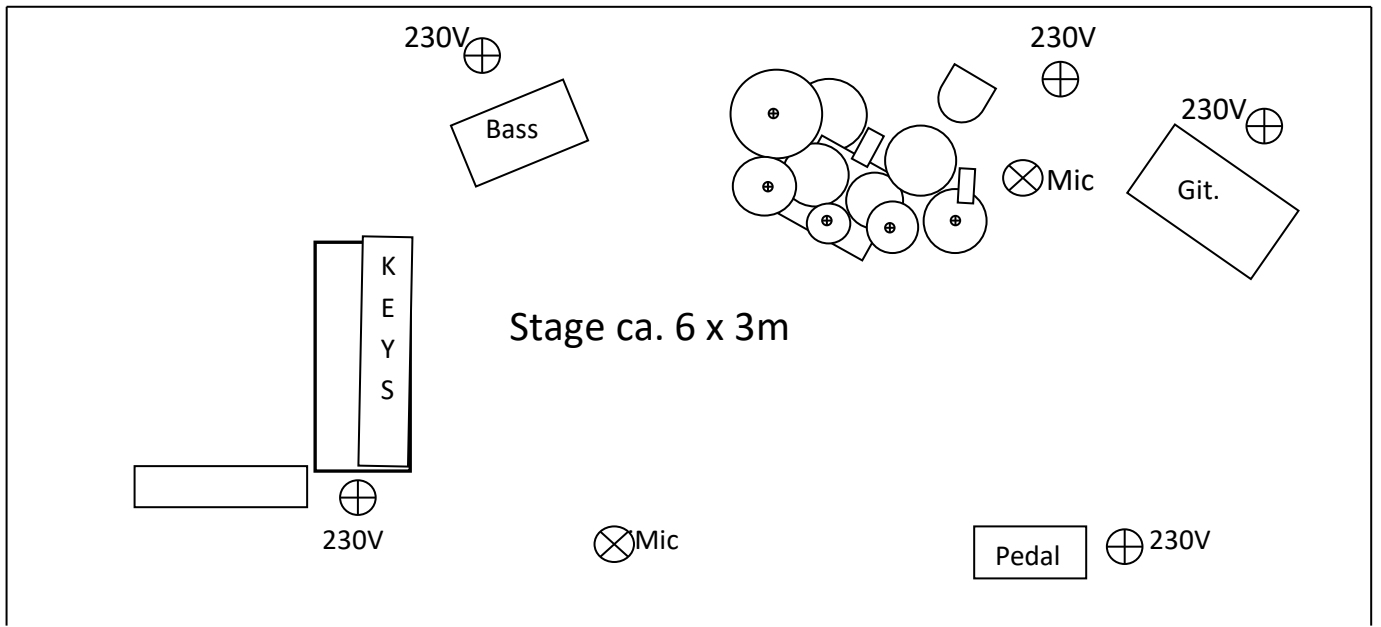

StagePlot : Triple-T Plugged

Audience

Channel List: 2 Chanel L + R

Monitor required: own Monitoring, DI`s and Microhpones.....

StagePlot : Triple-T Unplugged

Audience

We bring our own Audio and lighting system.