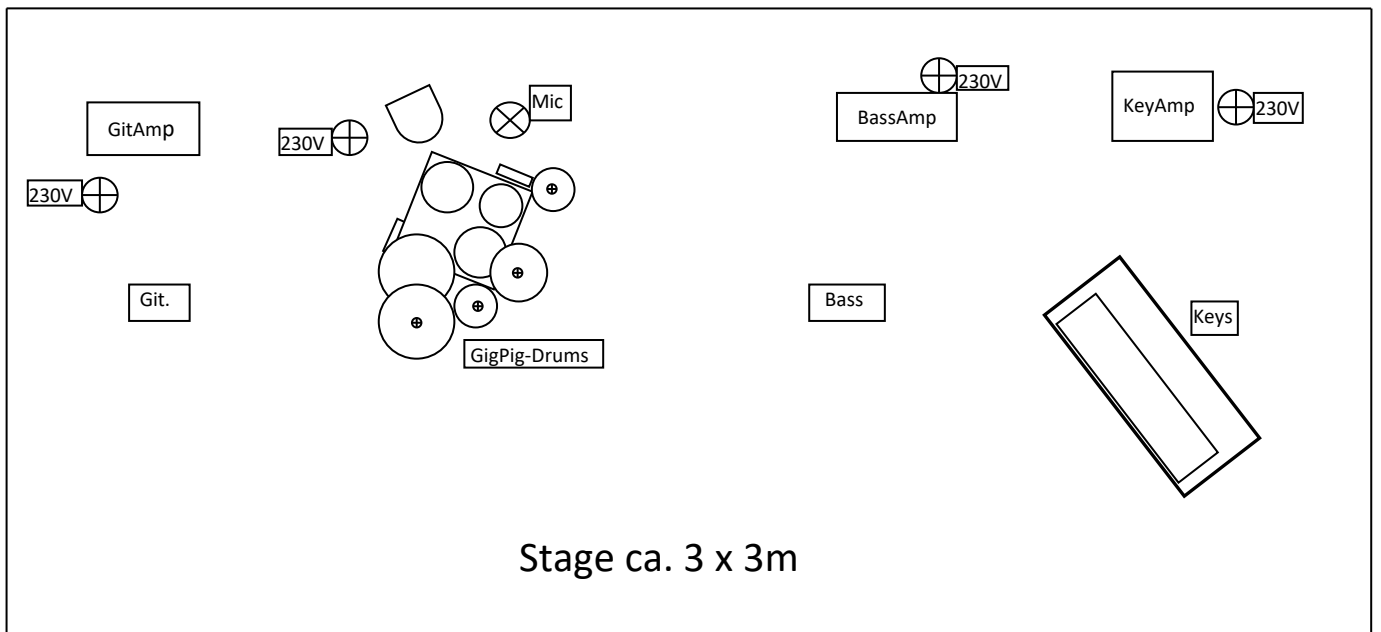

StagePlot : Triple-T Plugged

Audience

Channel List: 2 Chanel L + R

Monitor required: own Monitoring, DI`s and Microhpones.....

StagePlot : Triple-T Unplugged

Audience

We bring our own Audio and lighting system.