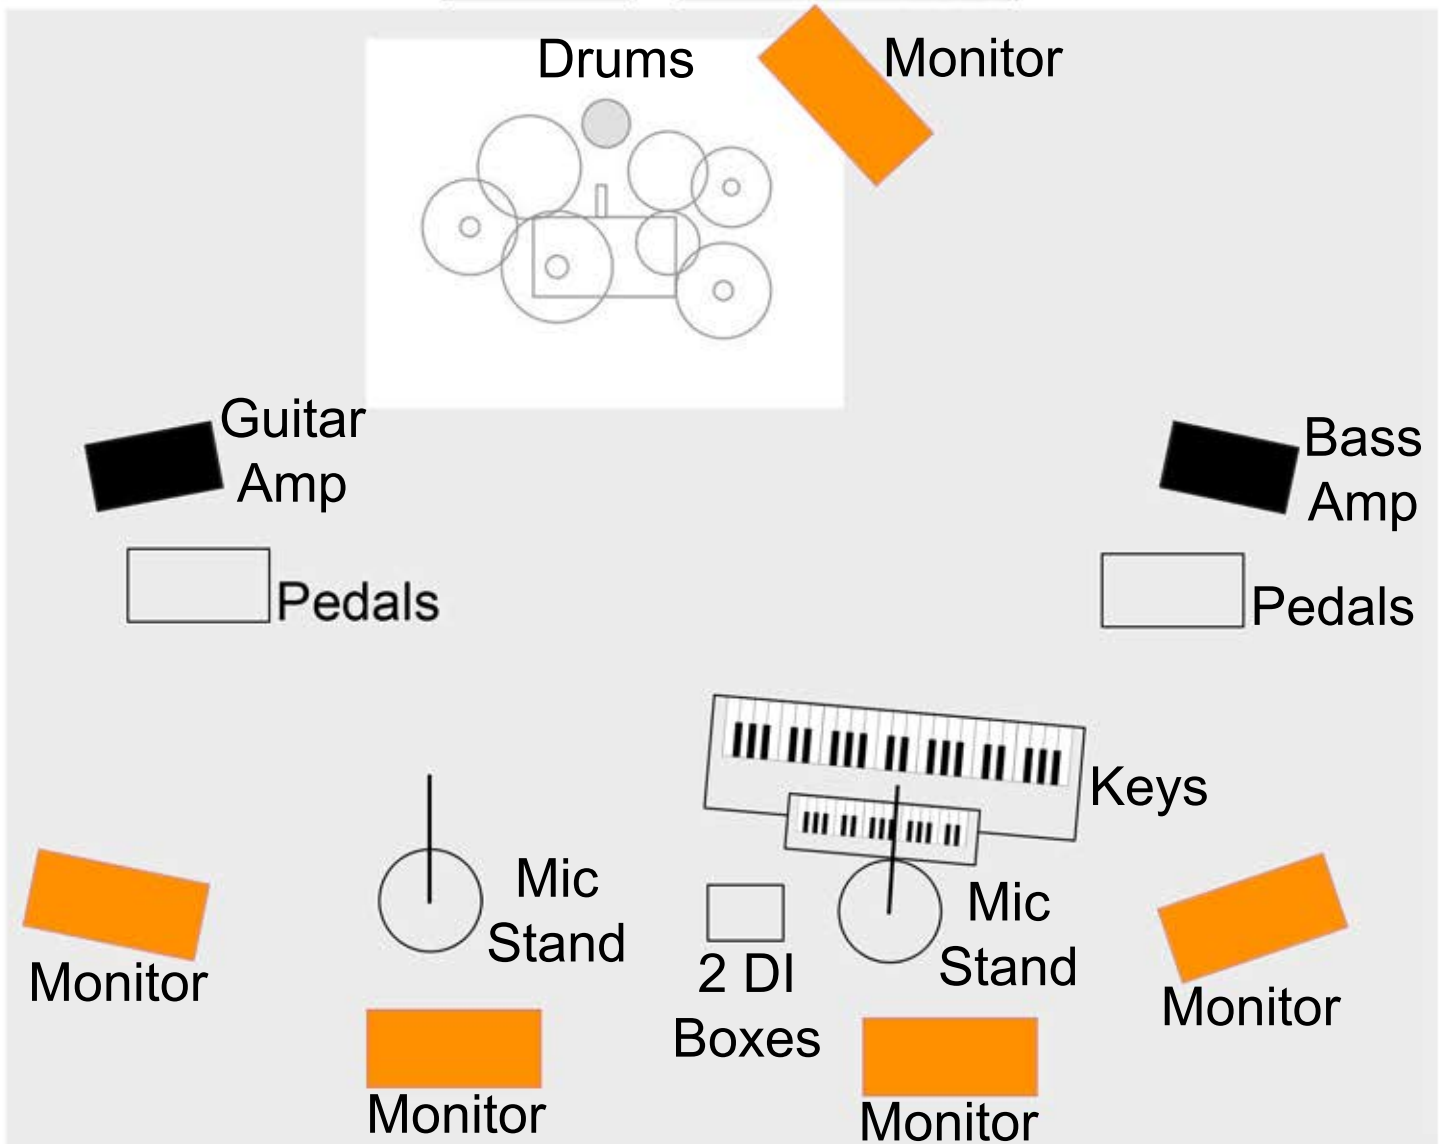

# TIGER FACTORY

## STAGE PLAN

### Vocals

2 x mic, micstand, XLR

### Keys

2 x DI boxes,  
2 x power outlets