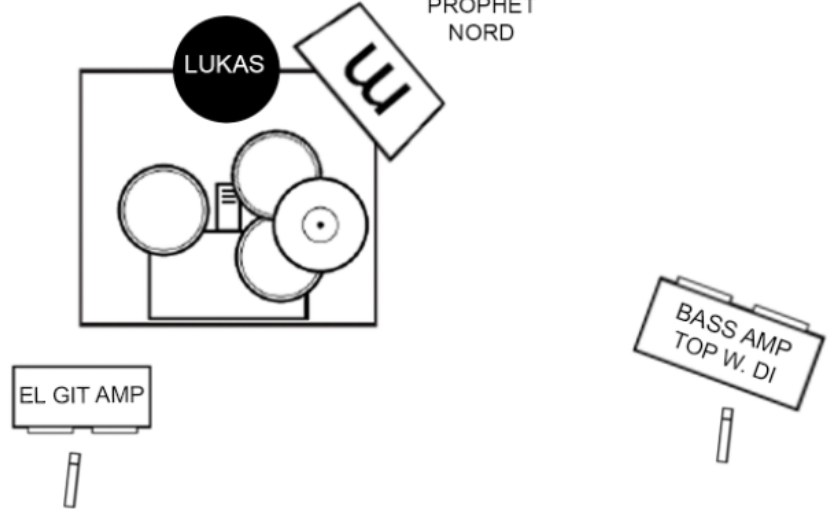

**JACOB'S MONITOR:**

PROPHET  
NORD  
LEAD VOX  
BACKING VOX 2  
AC. GUITAR

**LUKA'S MONITOR:**

LEAD VOX  
AC. GUITR  
EL. GUITAR  
PROPHET  
NORD

**ANTON**

AC. GUITAR (DI)  
/ EL. GUITAR  
/BACKING VOX 1

**ANTON'S MONITOR:**

LEAD VOX  
BACKING VOX 1  
AC. GUITAR  
EL. GUITAR  
PROPHET  
NORD

**AXEL**

LEAD VOX

**AXEL'S MONITOR:**

LEAD VOX  
AC. GUITR  
EL. GUITAR  
PROPHET  
NORD

**JOHAN**

EL. BASS /  
BACKING VOX 3

**JOHAN'S MONITOR:**

LEAD VOX  
BACKING VOX 3  
AC. GUITAR  
PROPHET  
NORD

 = MICROPHONE WITH STAND - 4 x

 = MONITOR - 5 x

 = CLOSE MIC