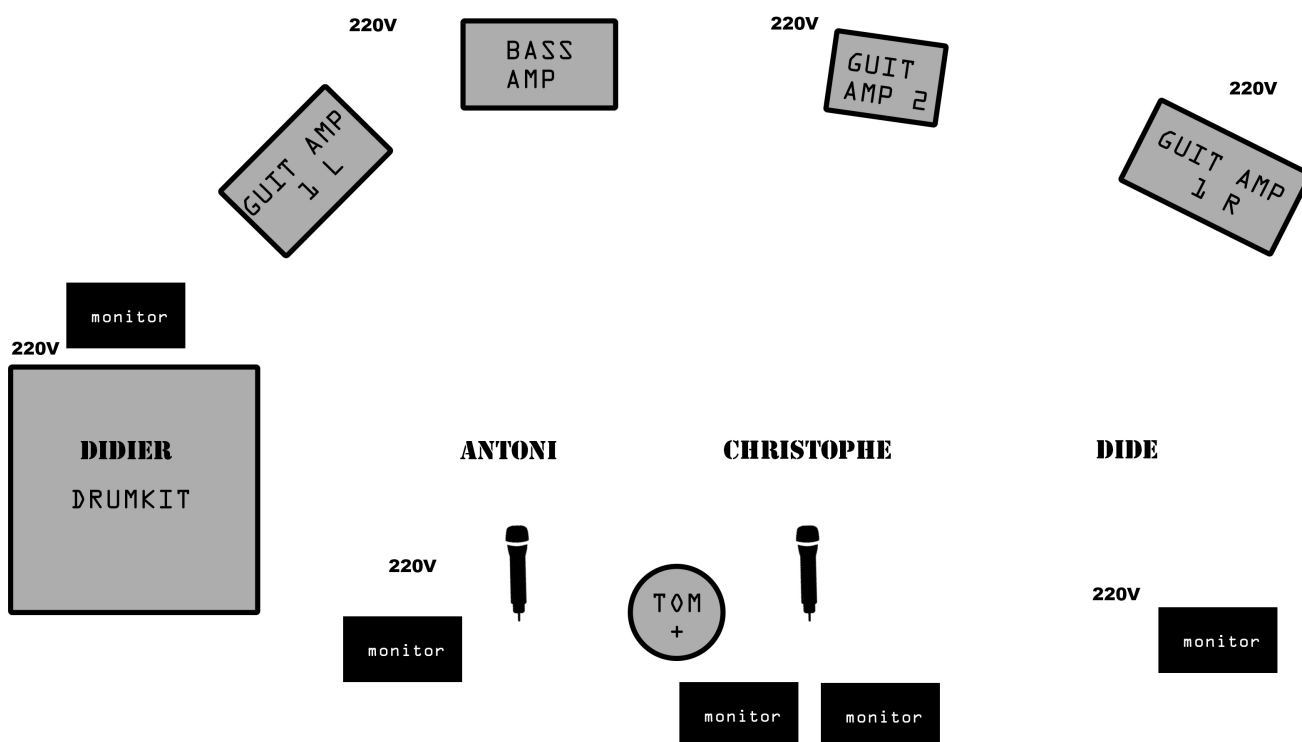

SHOWSTAR

	Instrument	Mic	Insert
1	BD	Beta 52	Gate
2	SD Top	SM 57	Gate + Comp
3	SD Bot	SM 57	Gate + Comp
4	HH	Condenser	
5	Tom 1	MD 421	Gate
6	Floor Tom	MD 421	Gate
7	OH L	Condenser	
8	OH R	Condenser	
9	Bass DI	DI	Comp
10	Bass Mic	MD 421	Comp
11	Guit 1 L	SM 57	
12	Guit 1 R	SM 57	
13	Guit 2	Beta 56A/57A	Comp
14	Tom +	Clip	Gate
15	Voc Antoni	Own Beta 58	Comp
16	Voc Christophe	Own Beta 58	Comp

FX : M2000 / D-TWO / YAMAHA SPX
 INSERTS : DRAWMER / DBX / FOCUSRITE
 EQ 31 BAND ON MASTER & MONITORS
 CONSOLE : SOUNDCRAFT MH / MIDAS

Contact : Alain Steffler
Allansnon@gmail.com
 0032 485 109 639
 Thanks !