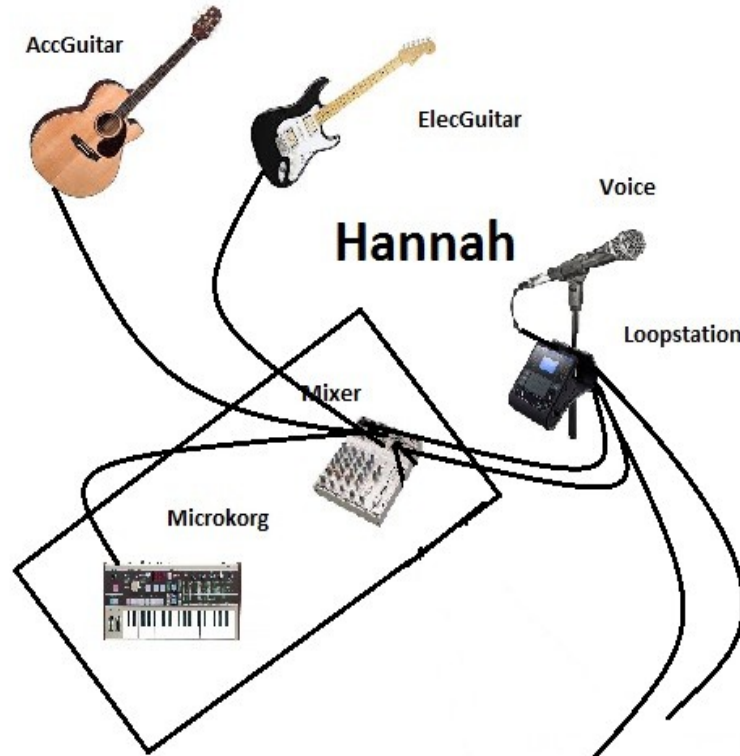

STATUS WO? TECH RIDER

DUAL MONO KLINKE
TO MAIN
- Voice on one side
plus voice loops
- rest on the other side

2x KLINKE
(STEREOSUMME) TO
MAIN

Two Monitors required:
- for Hannah mostly
her Output
- for Kaj 50/50-Mix