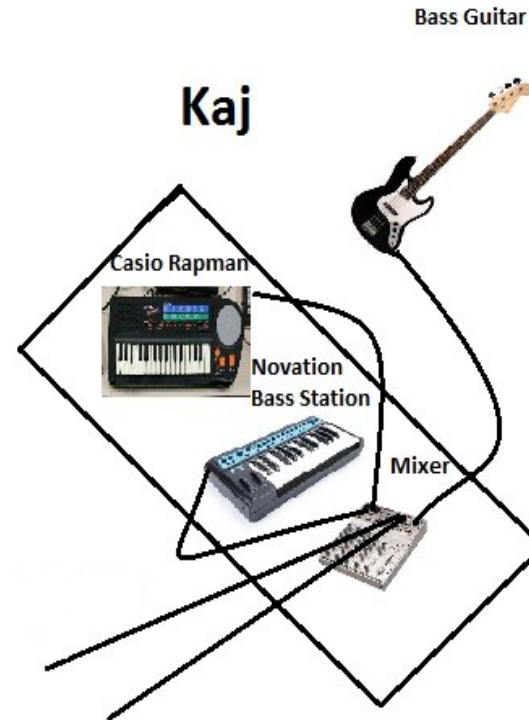

STATUS WO? TECH RIDER

DUAL MONO KLINKE
TO MAIN
- Voice on one side
plus voice loops
- rest on the other side

2x KLINKE
(STEREOSUMME) TO
MAIN

Two Monitors required:
- for Hannah mostly
her Output
- for Kaj 50/50-Mix