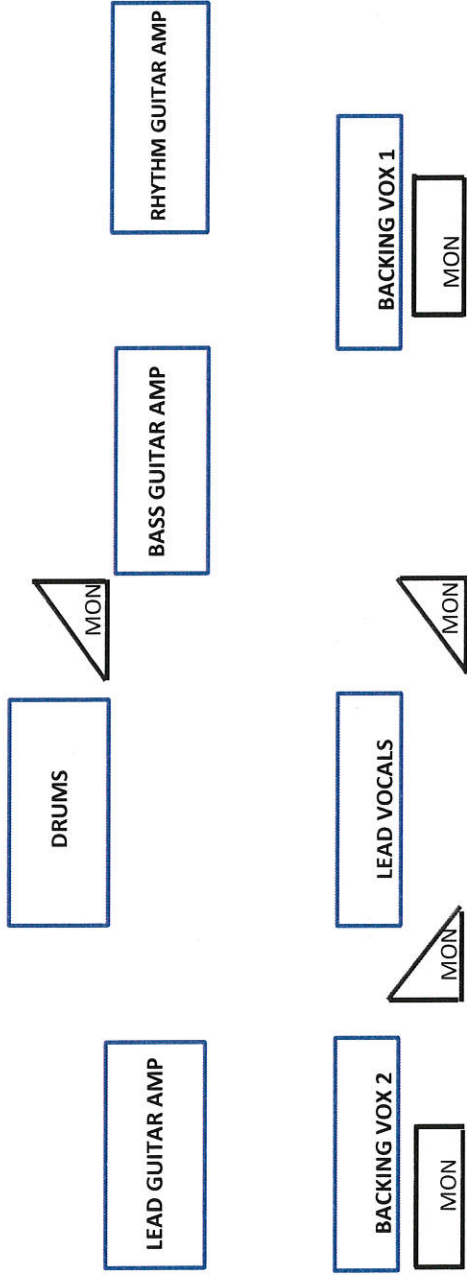

FORMAL WARNING STAGE PLAN

MON = MONITOR

LEAD GUITAR AMP - ORANGE TINY TERROR HEAD AND SEPARATE ORANGE CAB. USES OWN PEDALBOARD, HAS A CLEAN, DISTORTION AND DELAY THROUGH OUT THE SET.

HANDED SET UP, WILL BRING ALL BREAKABLES

DRUMS - RIGHT

BASS GUITAR - AMPEG

RHYTHM GUITAR AMP - MARSHALL GUITAR HEAD, SWITCHES BETWEEN A DEEP CLEAN SOUND / DISTORTION PEDAL TOO.

USES A FLANGE PEDAL THROUGH OUT SET TOO.

OWN SHURE BETA-58A WIRELESS SYSTEM, A MEDIUM REVERB AND A SLIGHT AMMOUNT OF DELAY ON THE

SOUND IF POSSIBLE. NO MIC STAND PLEASE

LEAD VOCALS - BRINGS

BACKING VOX

1+2 - WILL NEED A MICROPHONE + STAND, SLIGHT REVERB ON BACKING VOX