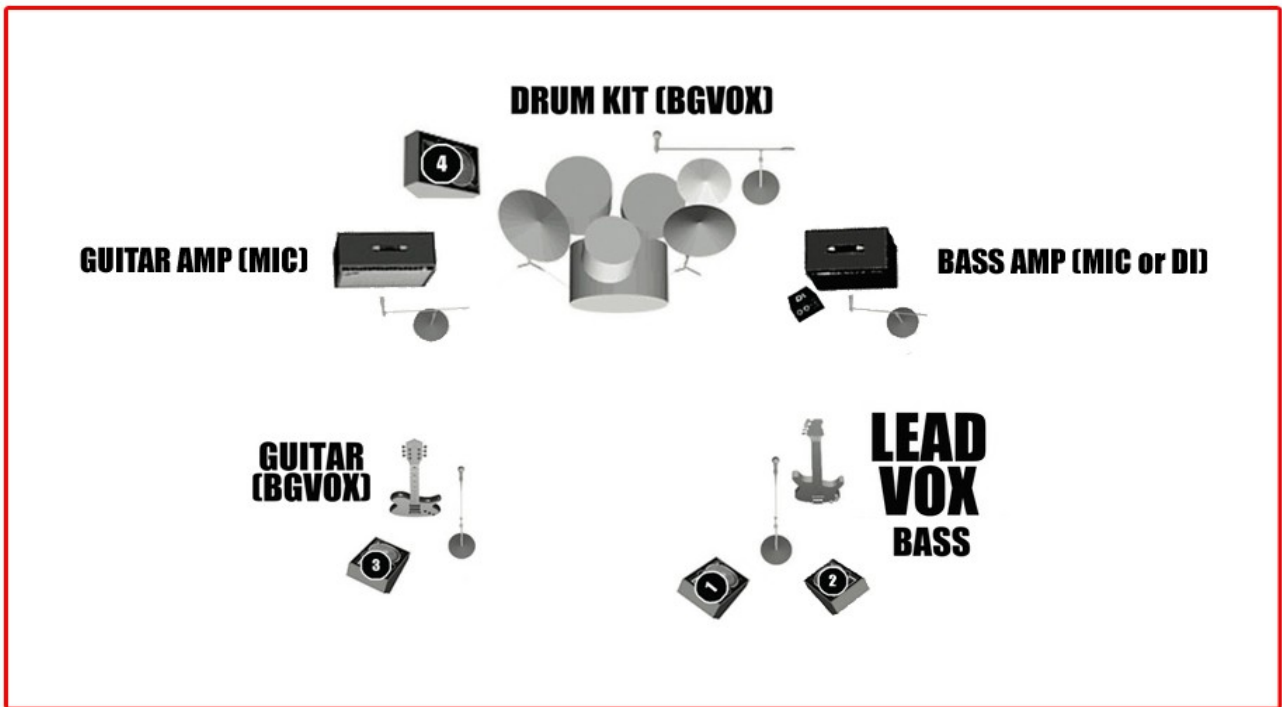

DOBERMANN

** STAGE PLOT **

VOCAL MICS: all vocal mics should be SM58 or better
DRUM MICS: BD, FT, RT, SNARE, OH

If you agreed to provide the backline for the show, please provide:

BASS: GK 2001 Rb/ Ampeg or equivalent + 8x10 or 6x10 speaker
GUITAR: MARSHALL Jcm 800 or equivalent + 4 x 10 speaker
DRUMS: DW or equivalent, FT 24" , Floor Tom , Rack Tom.