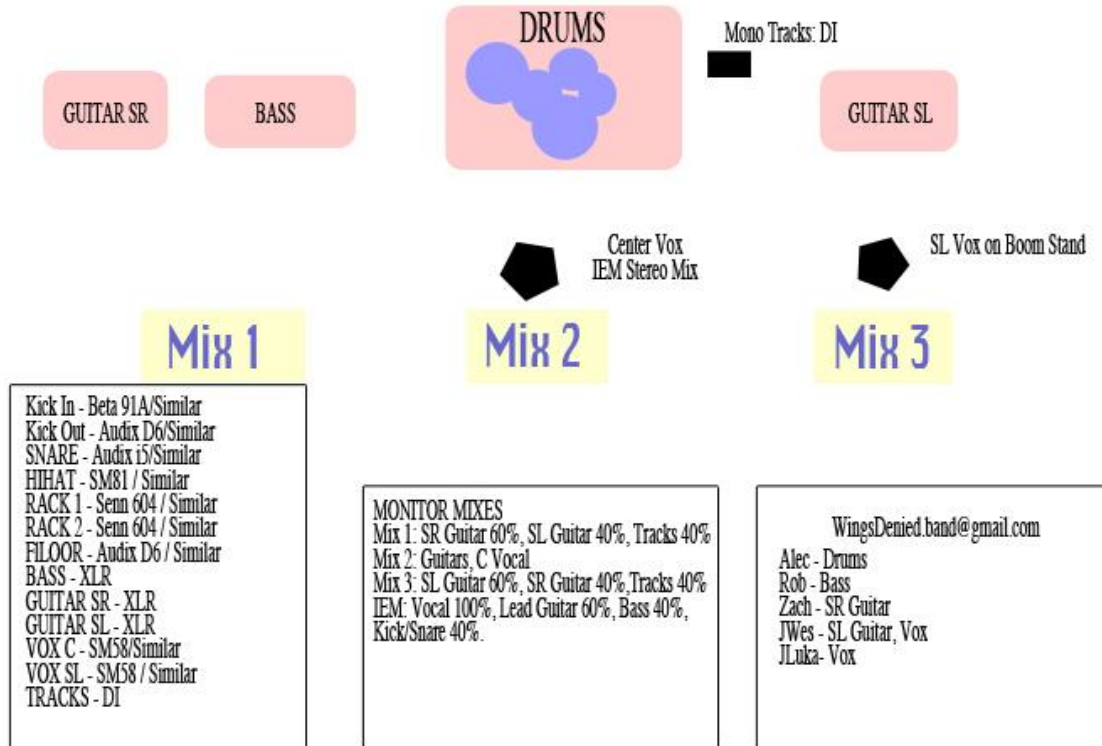

TECHNICAL & CATERING RIDER

We are 5 members touring.

We will need **safe and secure** parking for one van with a trailer.

We carry all our own backline and prefer to use our own gear whenever possible.

We will be carrying and selling our own merch – we require a space to do so.

Below are inputs sheets and stage plots.

Our singer uses in-ear monitors.

Unless otherwise stated by the venue all recording, filming, and photography are welcome during our entire set.

Meals/buyout, bottled water, and drink tickets are always appreciated. Please note, we have one member with a **severe nut and shellfish allergy**, we also have another member with a **bean allergy**. **Both members will identify themselves upon request.**