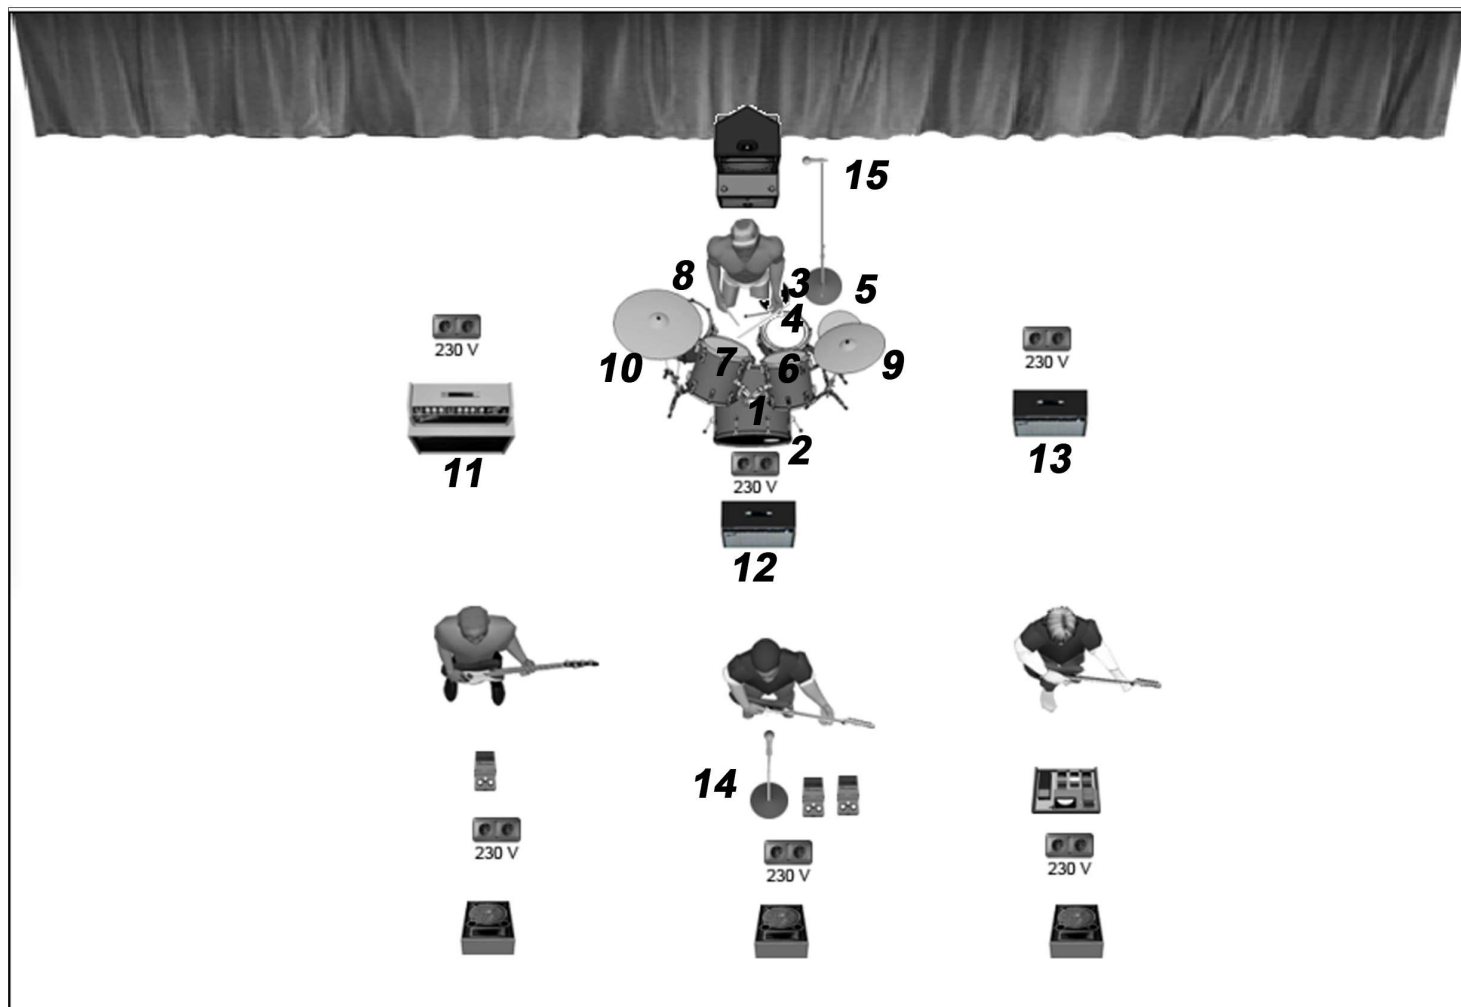

# WAVEFLOW

## STAGEPLOT & RIDER 2019

Via	Descrição	Micro	+24V	T. Alto	T. Pequ.
1	Kick In	Shure Beta 91A	X		
2	Kick Out	Shure Beta 52			X
3	Snare Top	Shure SM57			X
4	Snare Bottom	AT Atm350	X		
5	Hit-Hat	Sennheiser E614	X		X
6	Rack 1	Sennheiser E 904			
7	Rack 2	Sennheiser E 904			
8	Floor Tom	Audix D6			X
9	OH Left	Sennheiser E614	X	X	
10	OH Right	Sennheiser E614	X	X	
11	Bass Combo	Sennheiser MD421			X
12	Guitar Combo 1	Shure SM57			X
13	Guitar Combo 2	Shure SM57			X
14	Voice 1 - Zé Pedro	Shure SM58		X	
15	Voice Drummer	Shure SM58		X	