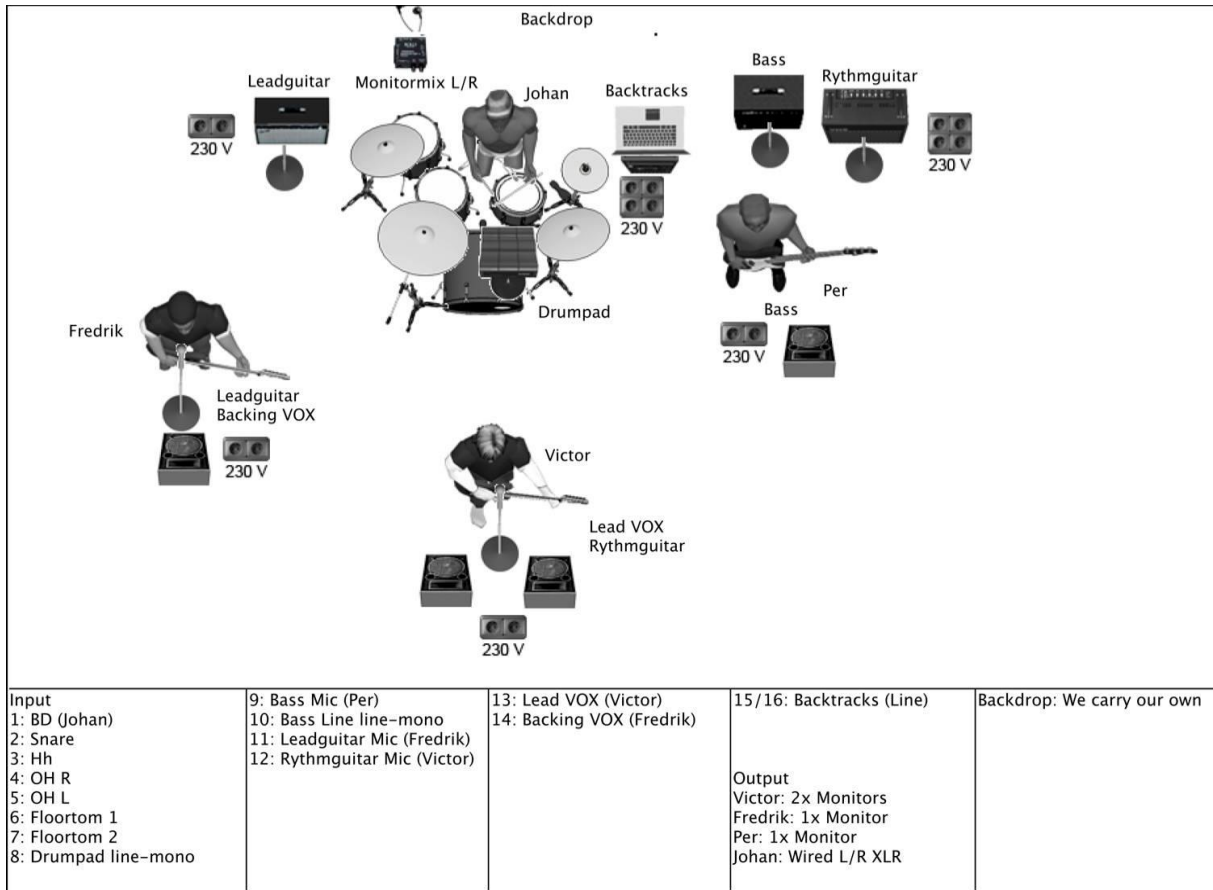

NORTHLIGHT

RIDER and STAGE PLOT

Below is a list of the things we'll be using.

SETUP:

2 song (one lead one support)

2 electric guitars

2 guitar amps (Fender Hot Rod DeVille II and Fender Deluxe)

1 bass with amp

Full drumset + drumpad

NORTHLIGHT

STAGEPLOT

NORTHLIGHT

FOOD, BEVERAGE AND GENERALLY

PREFERENCES FOOD: We prefer to eat at least 3 hours before showtime. We eat anything but preferably not fish.

PREFERENCES BEVERAGE: At least one bottle/glass of water for the vocalist.