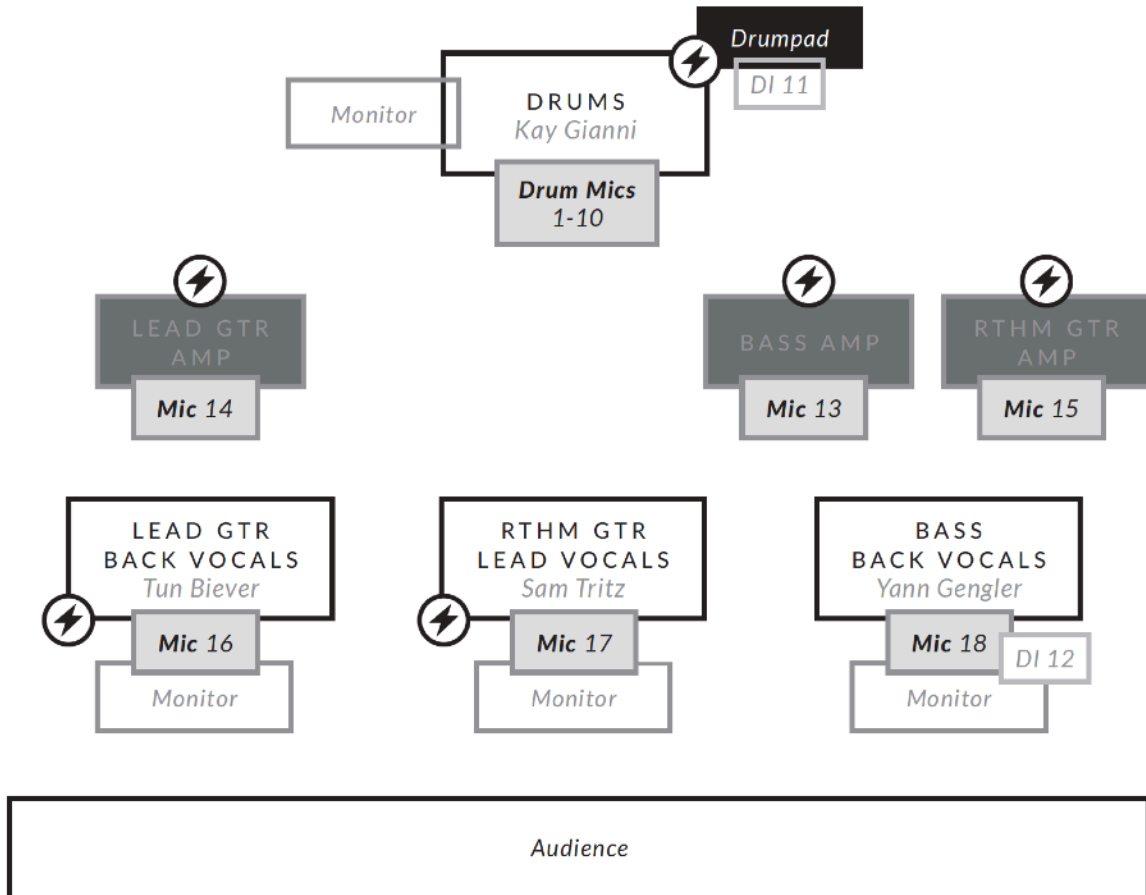

## SOUNDCHECK

---

The band needs minimum 15min. to set up and 30min. of soundcheck.

---

## POWER OUTLETS

---

Please provide 16A 230V Schuko outlets(see Stage Plot).

## STAGE PLOT