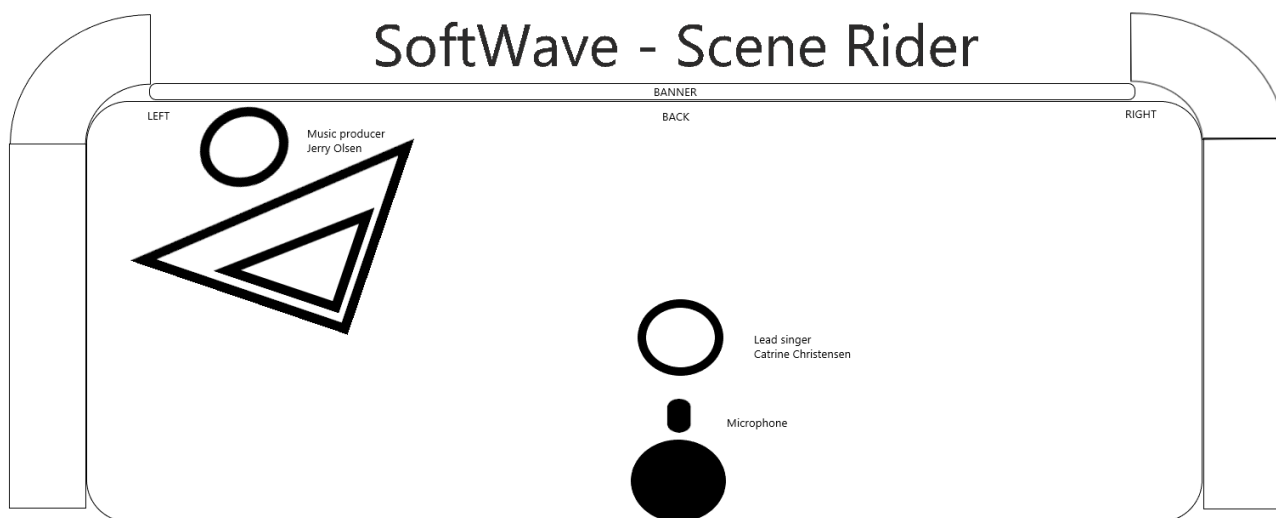

SoftWave - Scene Rider

TECH RIDER

1. Producer: Input from laptop (1/4" stereo jack stick): KEY L+R, Active DI
2. Solist: Shure Beta 58
3. Solist: microphone-stand (round stand-foot)
4. Solist: minimum 5 meter long XLR cable or wireless microphone

GEARLIST

1. Keyboard
2. Samsung laptop
3. Banner with logo (size: 2mx3m) or logo-backdrop-visuals (via projector and computer)
4. Merchandise (Payment: MobilePay or cash which is received by the artists after their show)