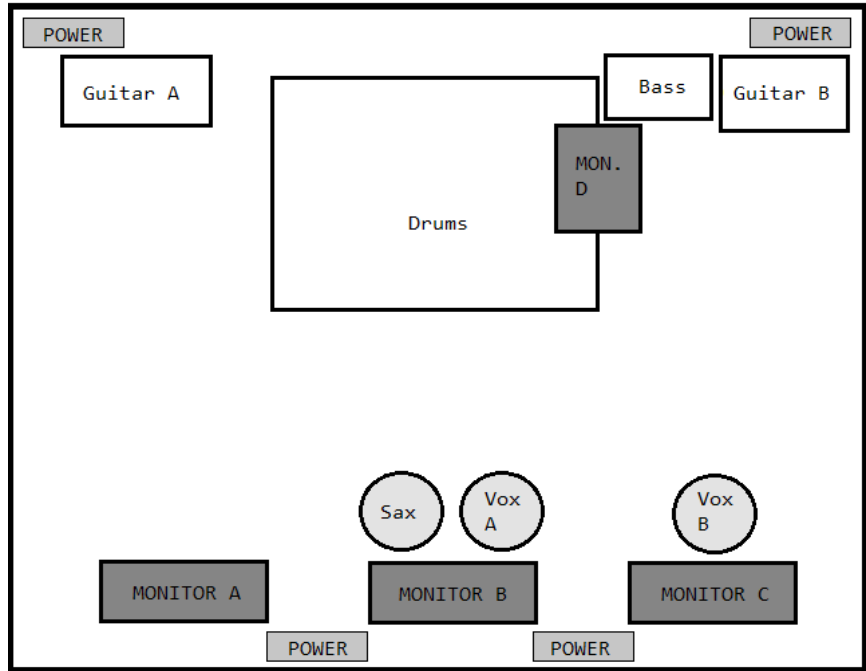

FOH	Input		FX	Monitor A	Monitor B	Monitor C	Monitor D
1	Bassdrum	Mic	Gate / Compressor	+		+	
2	Snare	Mic	Gate / Compressor	+		+	
3	Tom 1	Mic	Gate				
4	Tom 2	Mic	Gate				
5	Tom 3	Mic	Gate				
6	Cymbals L	OH					
7	Cymbals R	OH					
8	Bass	DI				++	+
9	Guitar A	Mic		+++	+	+	+
10	Guitar B	Mic		+	+	+++	+
11	Saxophon	Mic	Reverb	+	++	+	+
12	Vocals A (Lead)	Mic	Reverb	++	++++	++	++
13	Vocals B (Growls)	Mic		+		+++	+