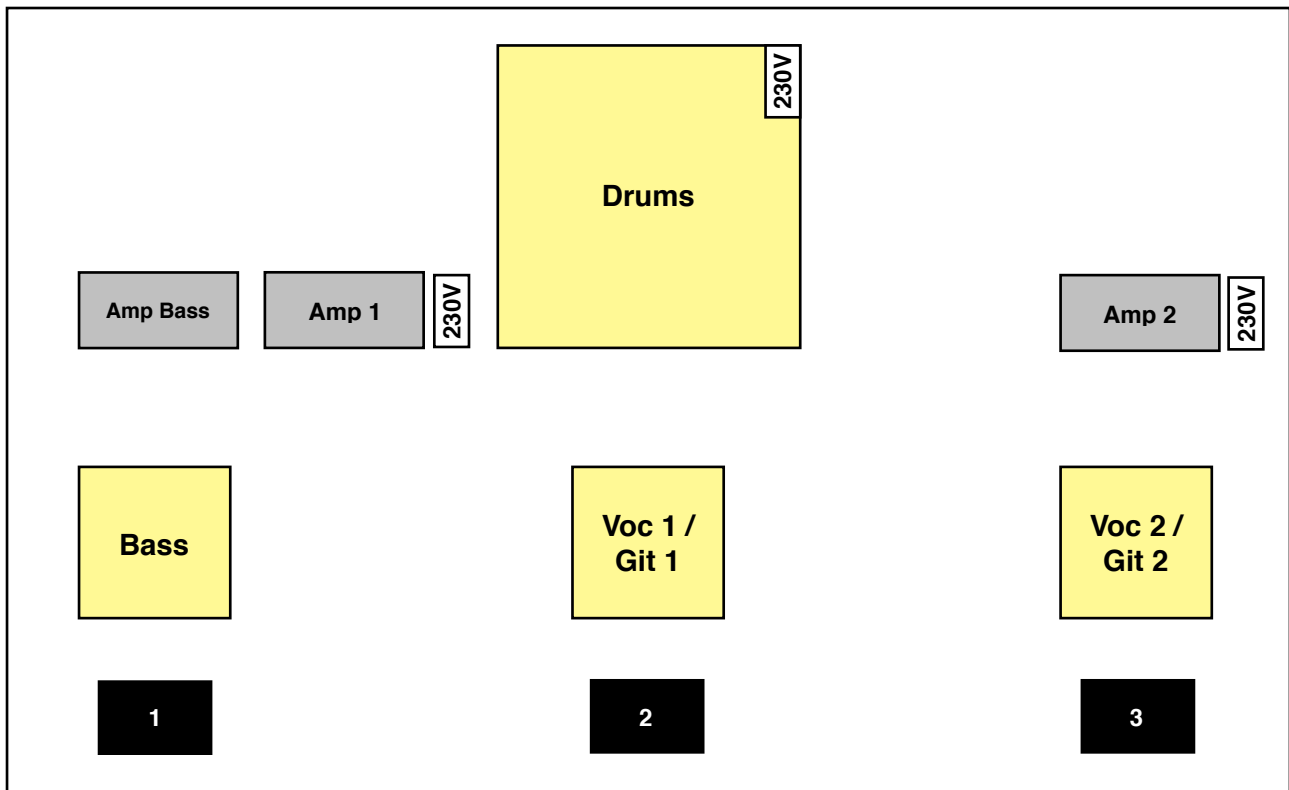

Tech Rider

Back To School

Back To School
back-to-school@t-
online.de
+49 1573 8881234

Kanal	Instrument	Abnahme	Bemerkung
1	Bassdrum	Mikro / XLR	
2	Snare	Mikro / XLR	
3	Hi-Hat	Mikro / XLR	
4	Tom 1	Mikro / XLR	
5	Tom 2	Mikro / XLR	
6	Tom 3	Mikro / XLR	
7	Overhead l	Mikro / XLR	
8	Overhead r	Mikro / XLR	
9	Bass	Output / XLR	Bass Amp, DI integ.
10	Guitar 1	Mikro / XLR	Amp 1 Combo
11	Guitar 2	Mikro / XLR	Amp 2 mit Box
12	Vocal 1	Mikro / XLR	Lead Voc
13	Vocal 2	Mikro / XLR	Backing Voc

Monitoring

- 3 x Bodenmonitore (1 - 3)
- 1 x Monitorstrecke zum Schlagzeug (XLR oder Klinke) für In-Ears

Muchas Gracias! :)