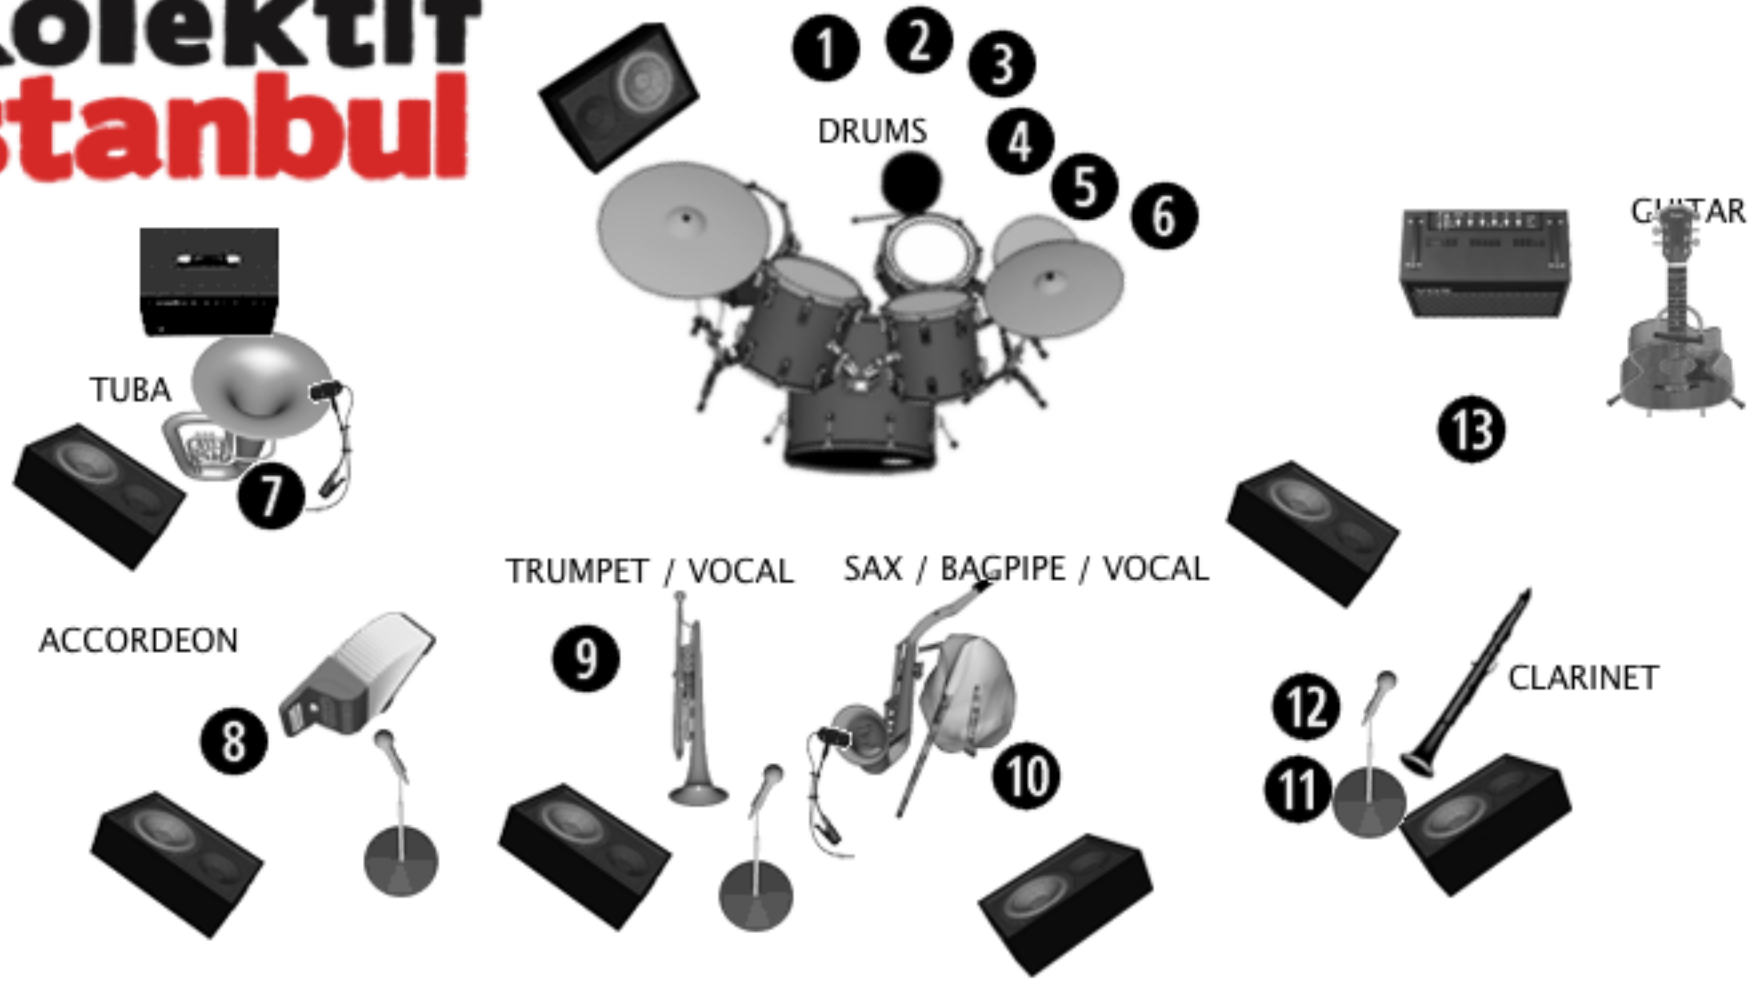

Kolektif İstanbul

EDİZ HAFIZOĞLU
#01 bass drum D112
#02 Snare SM57
#03 Tom
#04 Floor tom
#05 Cym Crash condenser
#06 Cym Ride condenser
ERTAN SAHİN
#07 Sousaphone SM57

TAMER KARAOĞLU
#08 Accordeon SM58
ASLI DOĞAN
#09 Trumpet/Vocal 58
RICHARD LANIEPCE
#10 Clip-on (his own)

TALAT KARAOĞLU
#11 Clarinet SM58
#12 Clarinet Line
CEM TUNCER
#13 Guitar Amp