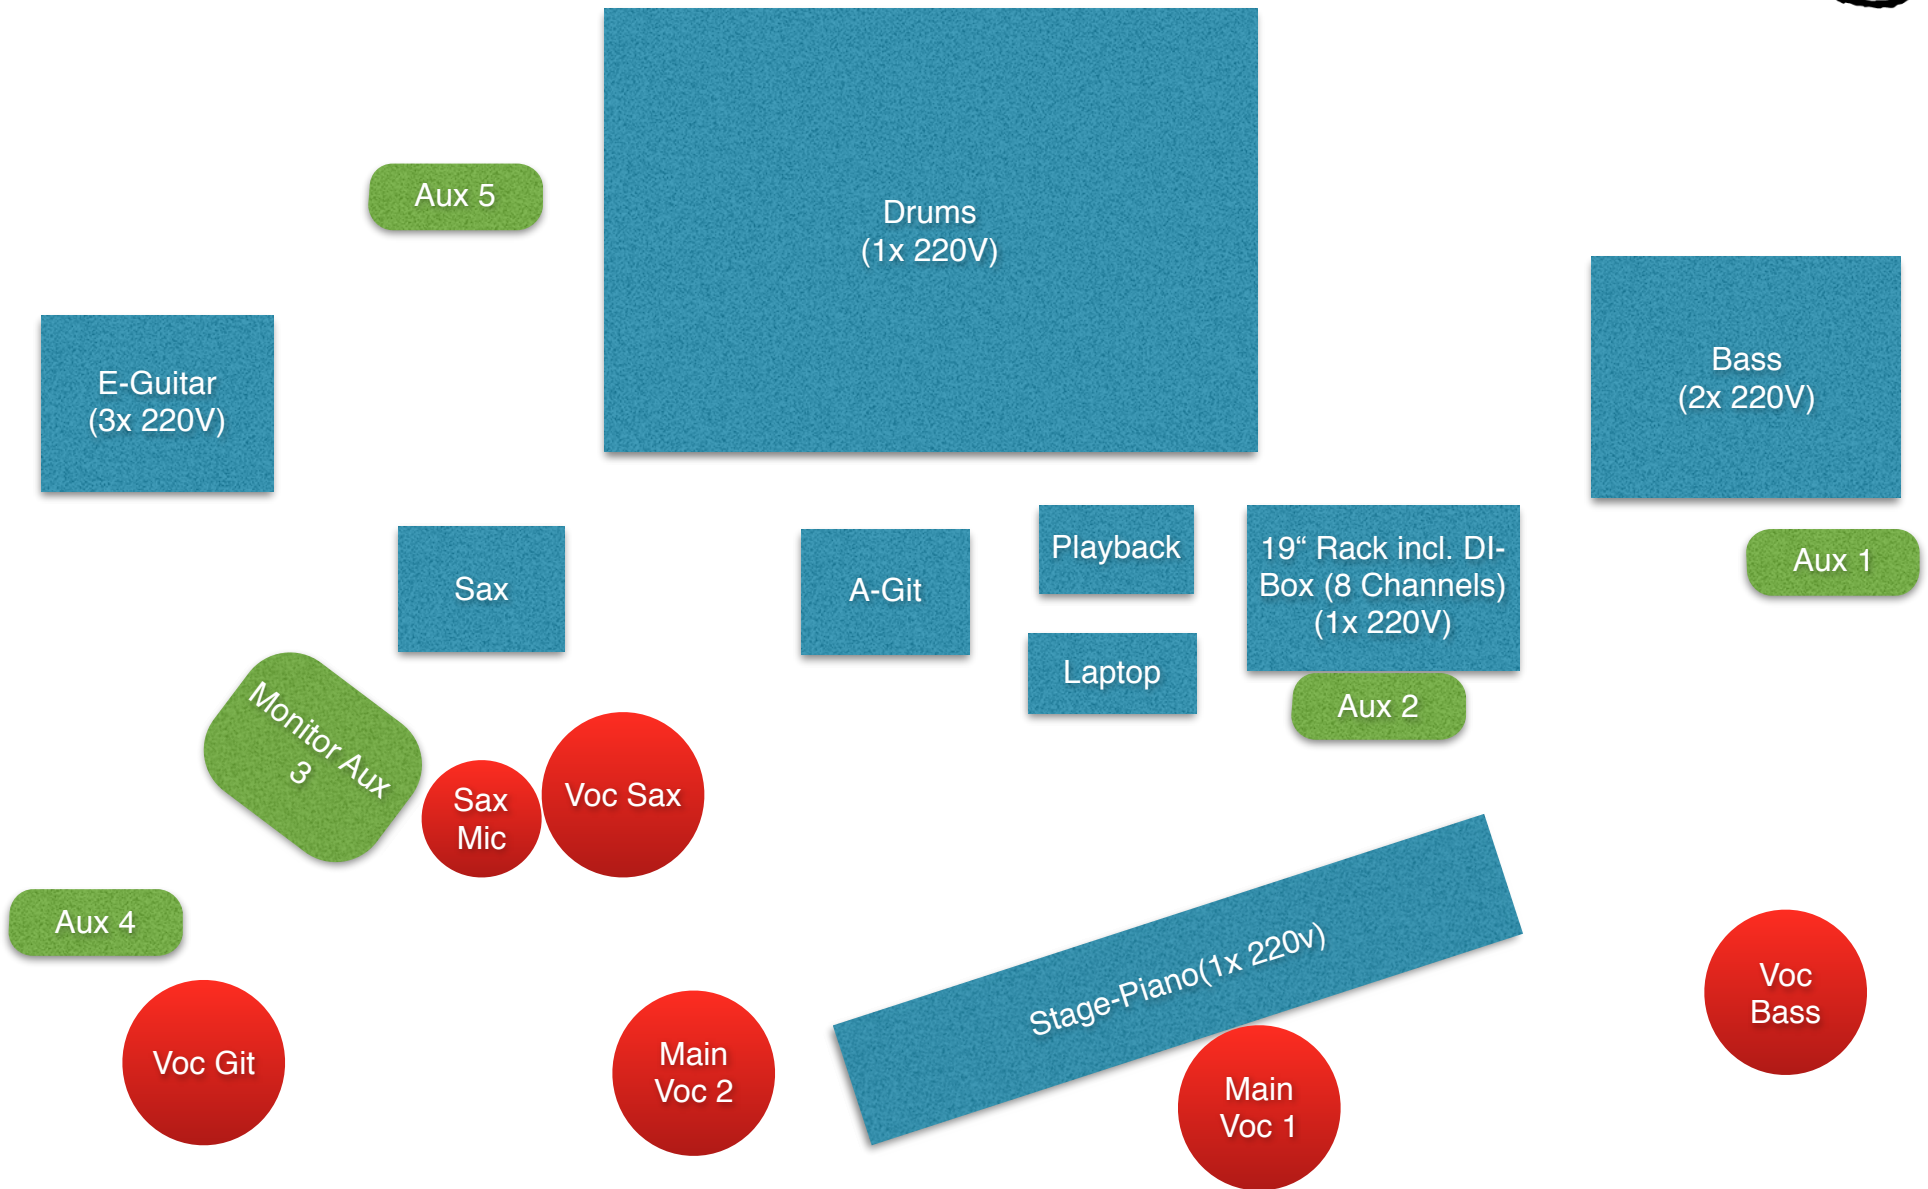

- 24 channels, 5 Aux channel pre-Fader
- 8 channels come from our own DI-Box on stage (Palmer Pan 16) via XLR Out
- Monitoring: 1x Monitor, 4x InEar (**for details, please see the Monitoring Overview below**)

smalltape Tech & Stage Rider

		XLR/DI-Box	FX	Dyn.
1	Bass Drum	Mic		Comp
2	Snare	Mic	Short Plate	Comp
3	HiHat	Mic		
4	Tom 1	Mic		
5	Tom 2	Mic		
6	Tom 3	Mic		
7	Overhead L	Mic		
8	Overhead R	Mic		
9	Bass (Amp)	DI-Box		
10	E-Guitar (Amp)	Mic		
11	A-Guitar 01	DI-Box		
12	A-Guitar 02	via XLR		
13	Click	via XLR		
14	Keyboard L	via XLR		
15	Keyboard R	via XLR		
16	Laptop L	via XLR		
17	Laptop R	via XLR		
18	Playback L	via XLR		
19	Playback R	via XLR		
20	Sax	Mic		
21	Main Voc 1	Mic, FX-Board		Comp
22	Main Voc 2	Mic	Long Verb	Comp
23	Voc Bass	Mic	Long Verb	Comp
24	Voc Git	Mic	Long Verb	Comp

smalltape Tech & Stage Rider

Monitoring Overview

Aux Send	Setup	Requirements	Monitor Mix (in order of priority)
Aux 1 - Bass Guitar (Alex)	In-Ear /Wireless-System	Wireless-System	<ul style="list-style-type: none"> - Voc Bass - Main Voc & Backing Vocals - Voc Guitar - all instruments
Aux 2 - Main Voc/Keys (Philipp)	In-Ear /Wireless-System small mixer on stage	Aux signal via XLR cable	<p>ONLY:</p> <ul style="list-style-type: none"> - Main Voc 1 & 2 - All Backing Vocals - Electric Guitar - Sax
Aux 3 - Sax (Omri)	Monitor	Monitor on stage	<ul style="list-style-type: none"> - Sax & Voc Sax - Main Voc & Backing Vocals - all instruments
Aux 4 - Guitar (Flavio)	In-Ear /Wireless-System	Aux signal via XLR cable	<p>ONLY:</p> <ul style="list-style-type: none"> - Voc Guitar - Main Voc & Backing Vocals - Bass Drum & Snare - Electric Guitar - Sax
Aux 5 - Drums (Diego)	Headphones/Mixer	Aux signal via XLR cable	<p>ONLY:</p> <ul style="list-style-type: none"> - Drum Set (if necessary) - Bass Guitar - Main Voc & Backing Vocals - Electric Guitar - Sax