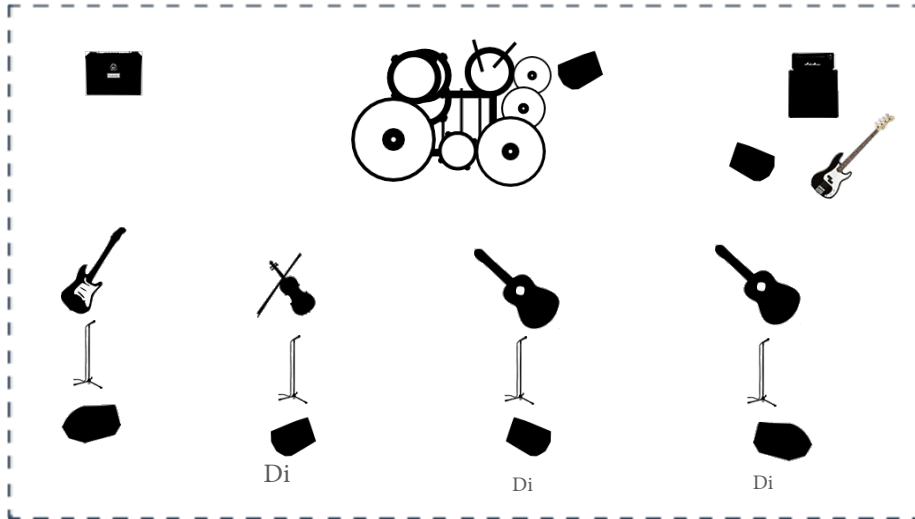

Lost Tuesday Society stage plan

Channels List

	Instrument	Microphone	Effects (optional)	Comments
1	Amplifier (head + cabinet)	Shure SM57		
2	Amplifier (small)	Shure SM57		
3	Bass	DI - Linea		
4	Electric guitar	Shure SM57		
5	Classic Guitar	Shure SM57		
6	Classic Guitar	Shure SM57		
7	Bass Drum	Shure Beta52		
8	Snare Drum	Shure SM57		
9	Hi-hat	Shure SM57		
10	Splash	AKG C414		
11	Tom	Sennheiser E604		
12	Floor tom	Shure SM57		
13	Floor tom	Shure SM57		
14	Floor tom	Shure SM57		
15	Ride	AKG C414		
16	Crash	AKG C414		
17	Violin	AKG C414		
18	Vocals	Shure SM58		
19	Vocals	Shure SM58		
20	Vocals	Shure SM58		
21	Vocals	Shure SM58		