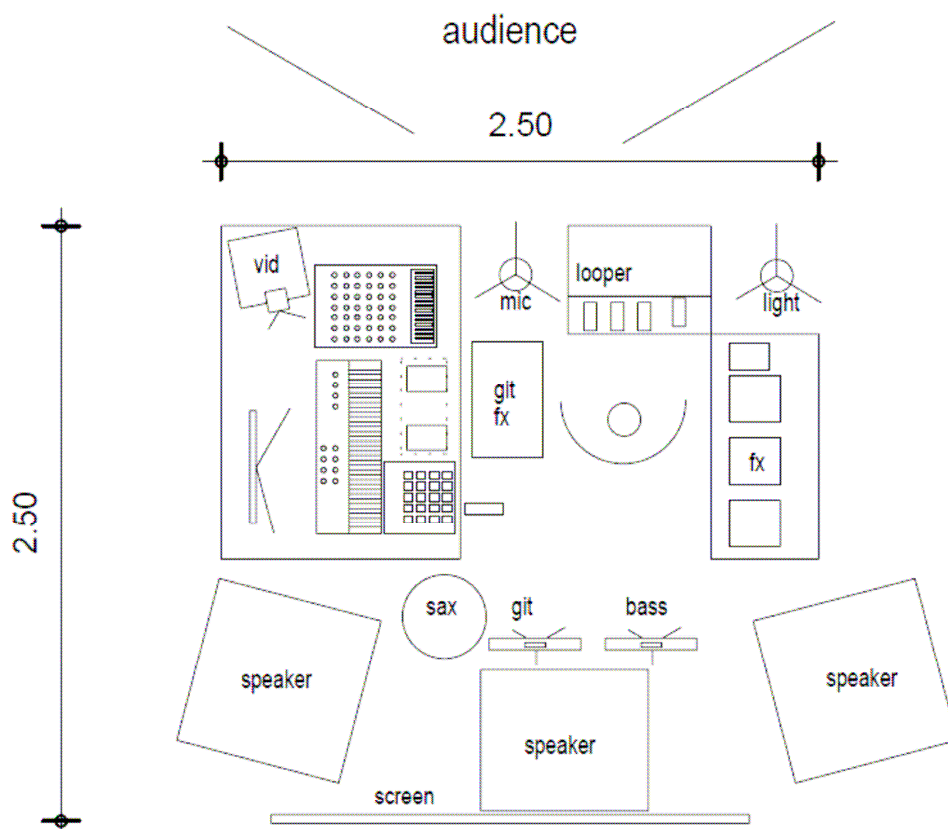

Technical Rider:

self equipped, required are

2 Channel XLR Input to FOH

if possible:

Video Screen
Beamer to MacBook

Stageplan foerya