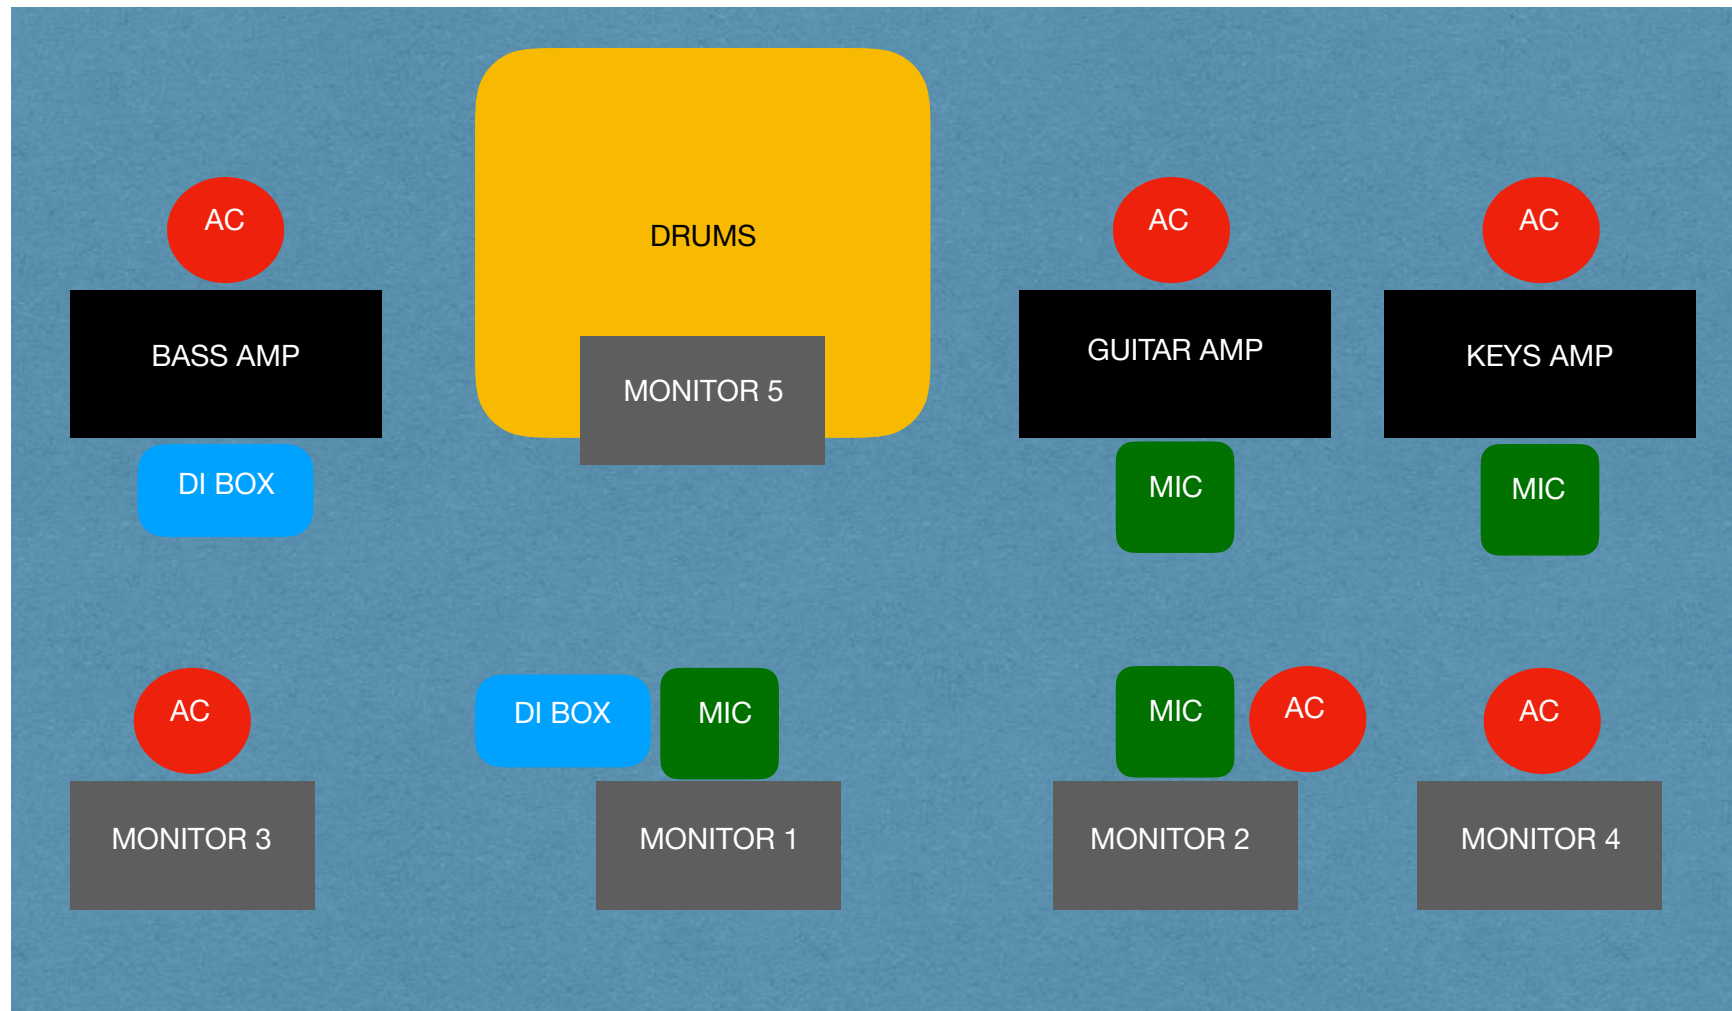

## Rockclub - Stage Map/Tech Rider

- 2 x vocals - SM58 or Beta57
- 1 x acoustic guitar - DI Box
- 1 x electric guitar - DI Box (we bring our own DI)
- 1 x bass - DI Box
- 1 x keyboard - SM57 or E606
- 1 x drums - kick, 2 rack toms, 1 floor tom, snare, hi-hat, ride cymbal, 2x crash cymbals.