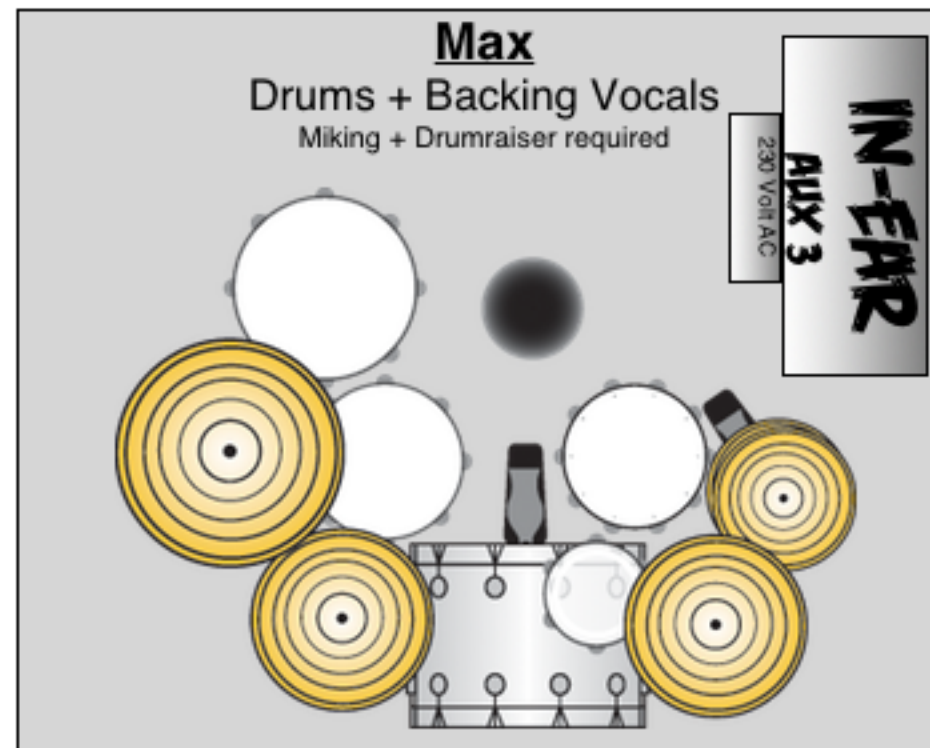

### InEar Monitoring:

Ultimate Ears Sound Tap AC:  
Supports both line-level and speaker-level inputs.  
It sits between any mixing board or speaker.

HEAROS Pro 3 custom headphones

### Karl

Double-Bass + Lead Vocals

Cabinet 4x10"

Hartke Amp (Impedance Output 8 Ohm)

Bass needs 2 channels into Board (Bass + Slap)

DI-Box for Slap must be available!

### Mike

Guitar + Backing Vocals

Gretsch Hollowbody Guitar

Fender Deluxe Reverb 22W 1x12" Combo

Miking required

230 Volt AC  
50Hz

A u d i e n c e