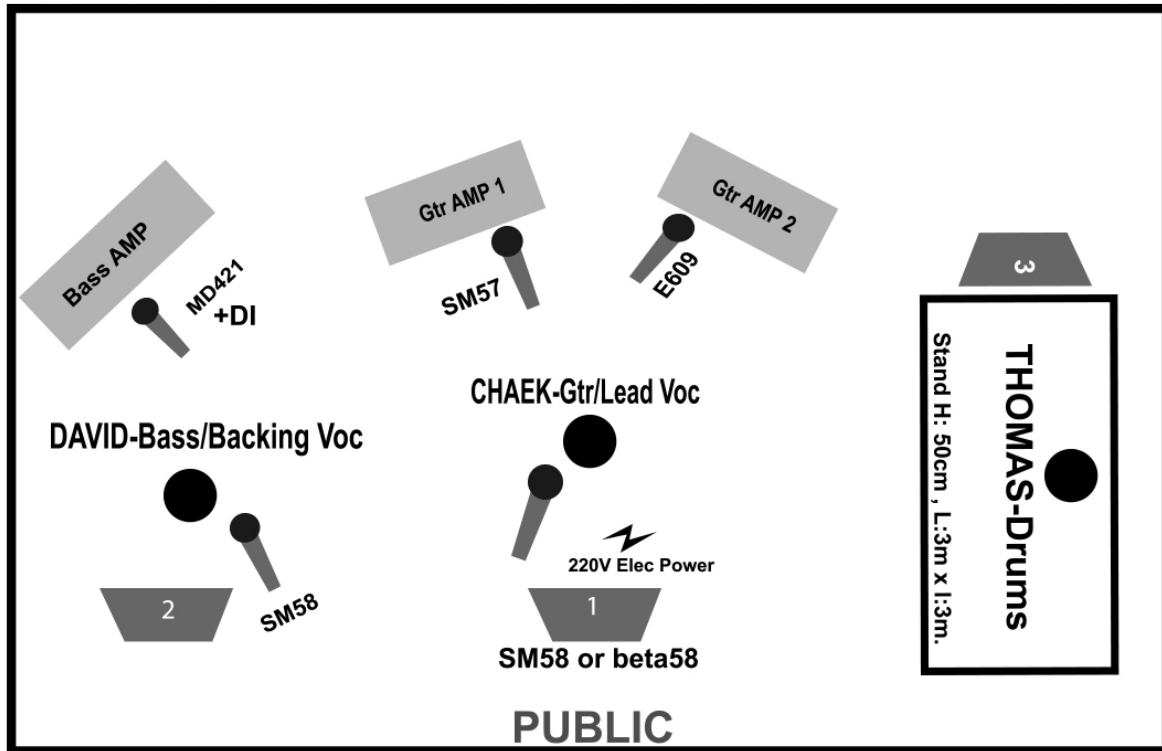

Set : 15 titres : 55 mins.

Soundcheck: 45mins.

Linecheck: 10mins

Chn	Name	Mics
1	Kick	Beta52/D112
2	SD	Sm57
3	Hihat	SM81/KM84
4	Tom Low	Sennheiser 604
5	Tom Hi	Sennheiser 604
6	OH L	SM81/KM184/C414
7	OH R	SM81/KM184/C414
8	Bass DI	DI box
9	Bass Amp	MD421/Electrovoice RE20
10		
11		
12	Amp GTR1	Sm57
13	Amp GTR2	E609
14	Lead Vocal	SM58 or beta58
15	Backing Vocal	SM58
16	Reverb L	Lexicon/Tc elec.
17	Reverb R	Lexicon/Tc elec.
18	Delay L	Tc Elec.
19	Delay R	Tc Elec.

Vocals(14-15)

3 musicians :

- 1 Lead Vocal/Guitar
- 1 Backing Voc/Bass
- 1 Drummer

Backline :

Kickdrum and Low Tom
2x Cymb Stands, 1xHihat Stand,
1xDrum carpet,
1x Bar Seat, 1x Bass Amp
(Ampeg, SWR, Trace Elliot).