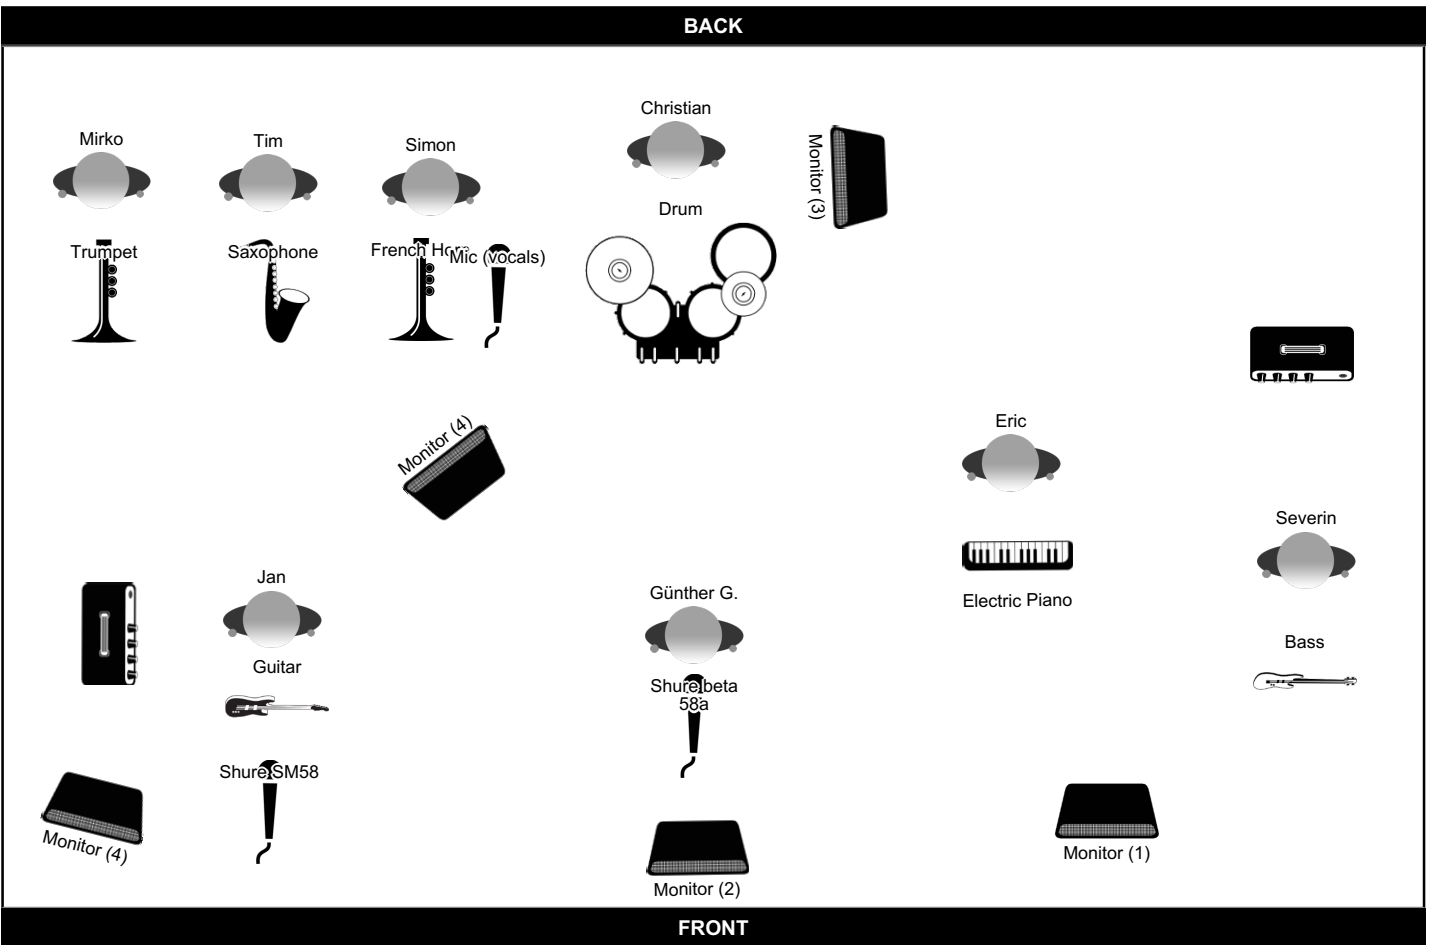

BASPA RICARDO

Baspa Ricardo (Stage Plan)

Made using:
MyStagePlan

<https://basparicardo.ch>

Contact: Jan Friedli (004179 424 82 42 / info@basparicardo.ch)

Extra Info

- 2x 230V - Effect pedals
- 1x 230V - Guitar Amp
- 1x 230V - Bass Amp
- 1x 230V - Nord Stage 3
- 3x 230V - Receiver Wireless microphones (brass)

We'll provide the wireless microphones for the brass section.

Monitor Groups

Group	Soundmix
Group 1	Bass, Vocals, Guitar, Brass Section, Keys
Group 2	Vocals, Guitar, Bass, Brass Section, Keys
Group 3	Vocals, Guitar, Bass, Brass Section, Keys
Group 4	Brass Section, Guitar, Vocals, Bass, Keys