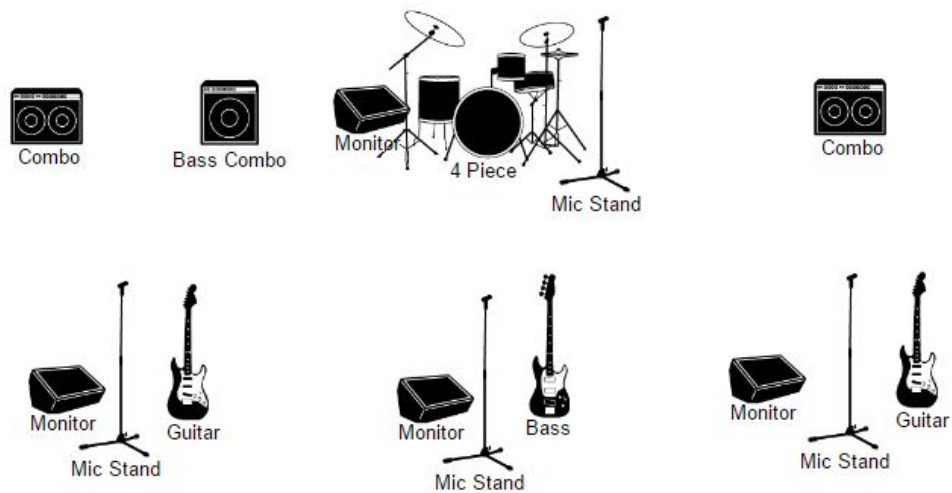

## Stage plot:

## Input list:

1. Kick
2. Snare
3. Hats
4. Rack Tom
5. Floor Tom
6. OH SL
7. OH SR
8. Bass amp (DI)
9. Fender Blues Jr guitar amp SL
10. Fender Deville guitar amp SR
11. Vocal mic
12. Vocal mic
13. Vocal mic
14. Vocal mic