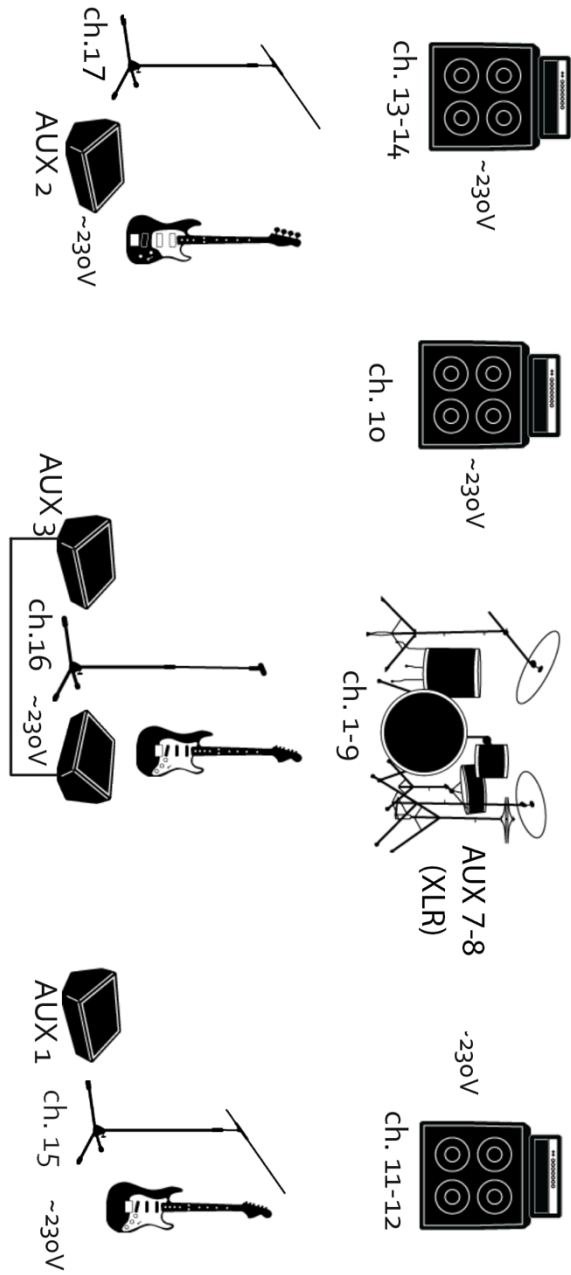

**Izzy and the Black Trees** are:

- Izabela Rekowska – leading vocal, guitar
- Mariusz Dojs - backing vocals, guitar
- Bartosz Wrzosek - backing vocals, bass guitar
- Radek Dziubek – drums, percussion

**Monitors:**

- 6 monitor channels
- 6 x stage monitor (2 linked – see stage plan)

**Input List:**

Ch.	Instrument	Mic/DI	Stand	Dynamics/FX
1.	Kick Out	N/D 868 / D6	low	Comp, Gate
2.	Snare Top	Beta57 / SM 57	medium/clamp	Comp, Gate, Plate
3.	Tom 1	Beta 52 / N/D 468 / e904	medium/clamp	Comp, Gate
4.	Tom2	Beta 52 / N/D 468 / e904	medium/clamp	Comp, Gate
5.	OH L	KM 184 / SM81	high	-
6.	OH R	KM 184 / SM81	high	-
7.	Bass Mic	Heil PR40 (self owned)	medium	Comp
8.	Bass XLR	dibox		Comp
9.	Guitar 1L	e906/ SM57 / i5	medium	Comp
10.	Guitar 2R	e906/ SM57 / i5	medium	Comp
11.	Vocal 1	Beta 58	high	Comp, Hall, Delay
12.	Vocal MAIN	Beta 58	high	Comp, Hall, Delay
13.	Vocal Choir1	Beta 58	high	Comp, Hall, Delay

Stage Plan.

ch.

**Backstage.**

- The band needs some storage space for instrument cases plus
- wardrobe with mirror
  - 5 warm meals (at least one for vegetarians)
  - 16 bottles of still mineral water(8 in wardrobe+8 on stage)
  - snacks, fruits and beers are friendly welcome