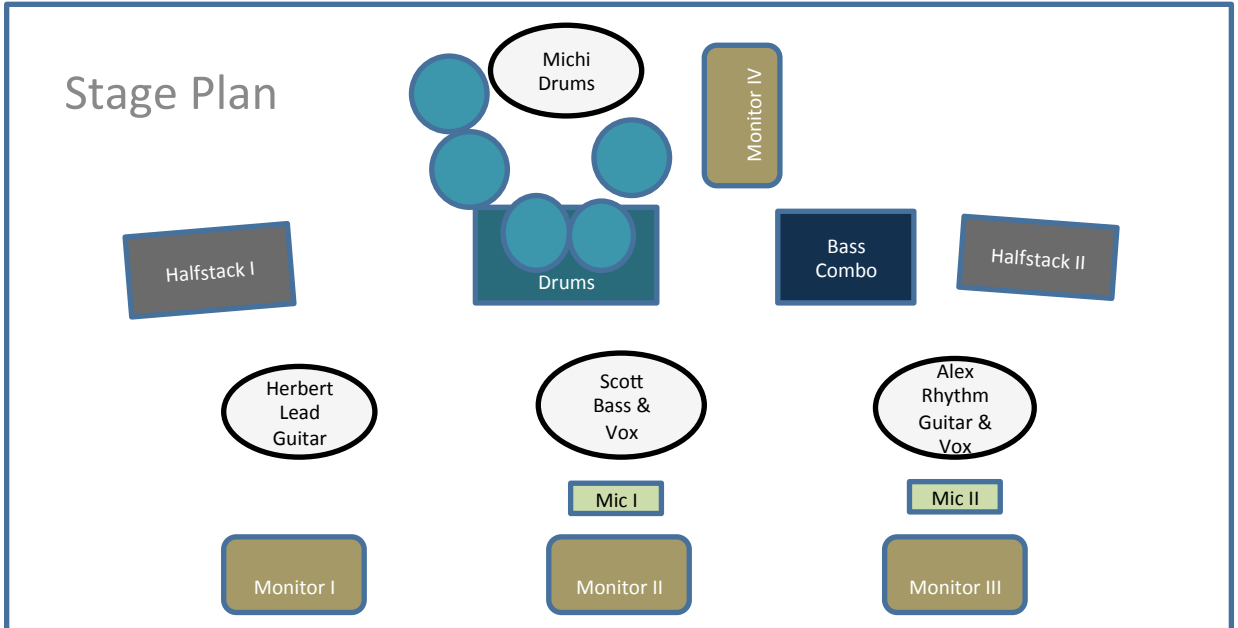

## Tech Rider

## Back Line

Scott	Bass&Vox	Fender Rumble Bass Combo	Shure Super 55 Deluxe
Alex	Rhythm Guit.&Vox	Orange Dark Terror+2x12er Cab	Shure SM58
Herbert	Lead Guitar	Engl Fireball 100+2x12er Cab	
Michi	Drums	Tama Imperialstar	