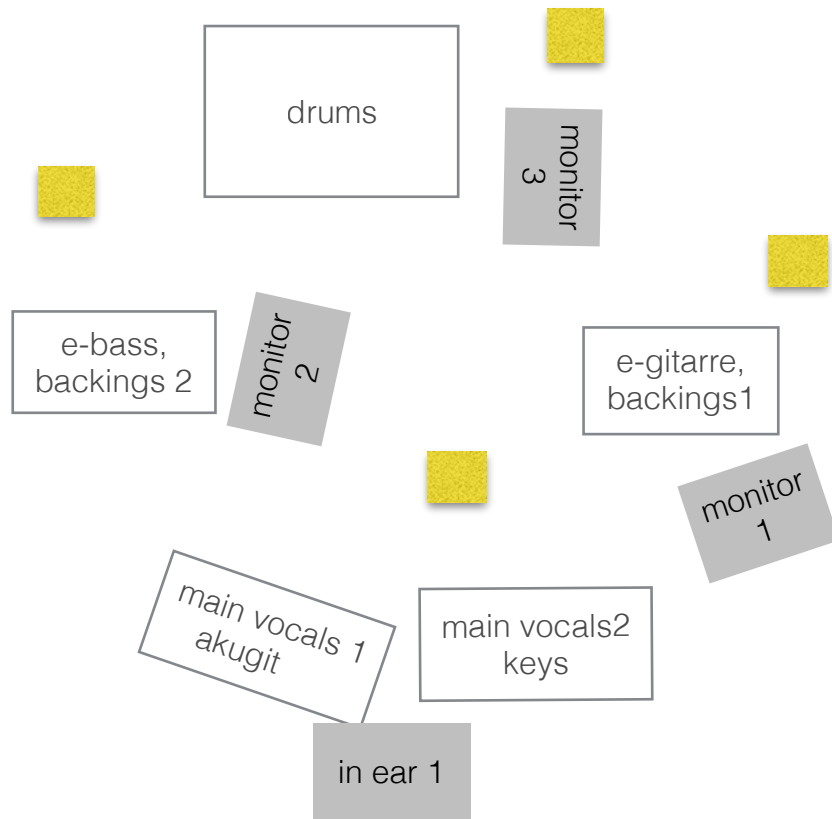

# Stageplan + Technical Rider

Ela Querfeld

Input	Device
1	Bass Drum
2	Snare Drum
3	Tom Floor
4	OH 1
5	OH 2
6	main vocals 1
7	main vocals 2
8	akustikgitarre
9+10	keys (stereo)
11	e-gitarre
12	e-bass
13	backings 1
14	backings 2

gelb = Strom