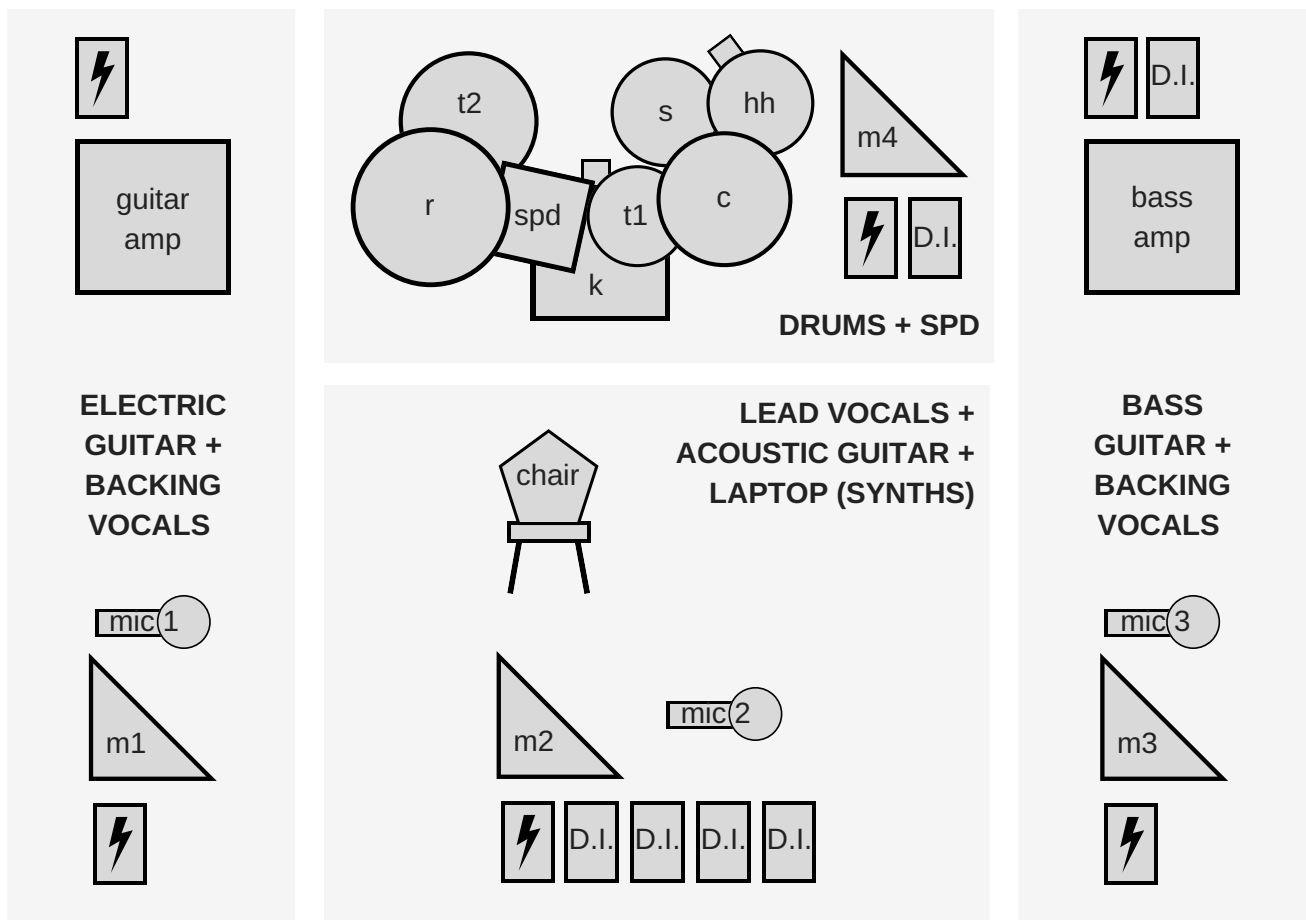

TECHNICAL RIDER LUUTZEN

Name	Instrument	D.I.'s	Mics
Luutzen	- Lead vocals - Acoustic guitar - Laptop (synths)	1x Lead vocals (from laptop) 1x Acoustic guitar (from laptop) 2x Synths (as stereo from laptop)	1x Shure SM58 (or equal)
Koschi	- Electric guitar - Backing vocals		1x AKG 414 (or equal) 1x Shure SM58 (or equal)
Bernhard	- Bass guitar - Backing vocals	1x Bass amp	1x Shure SM58 (or equal)
Tobias	- Drums - SPD	1x SPD	1x AKG D112 (or equal) 1x Shure SM57 (or equal) 2x AKG 414 (or equal) This is the minimum