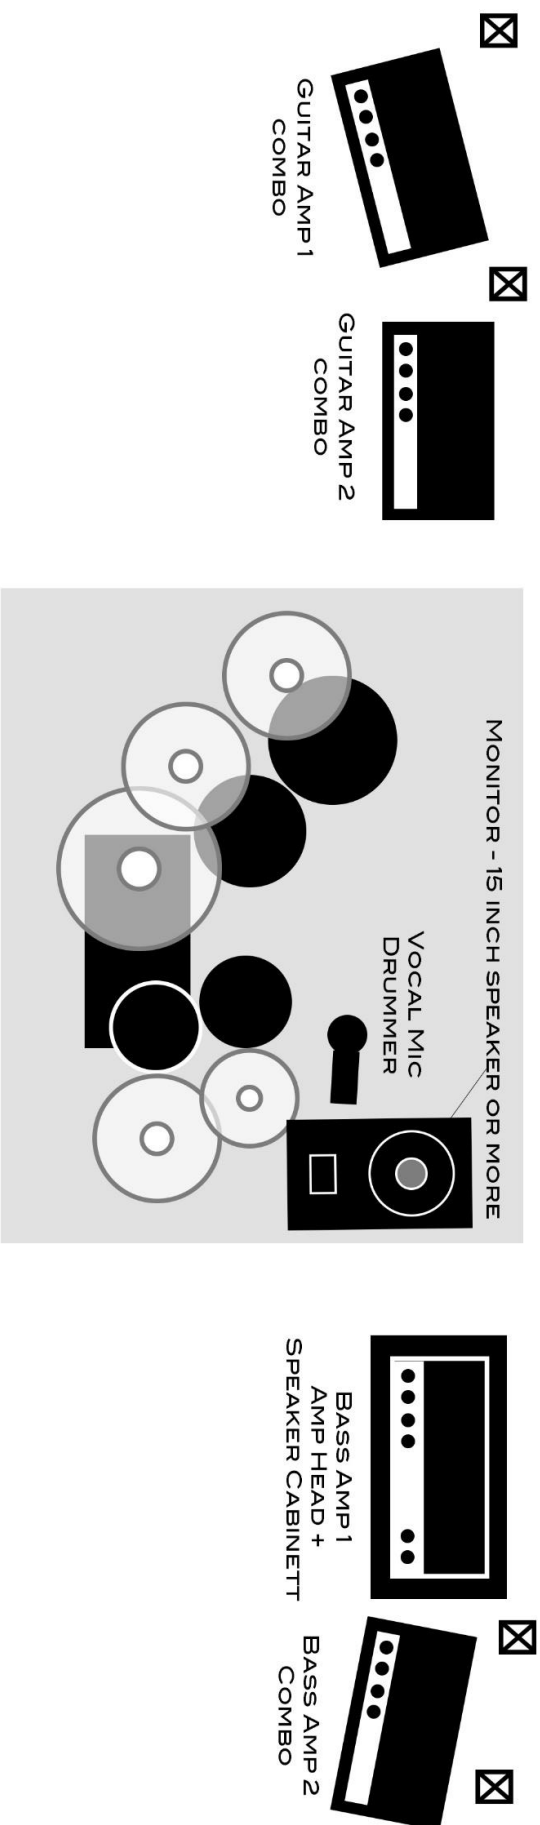

Microphones:

- Every Mic is expected to have a appropriate microphone stand or microphone clip.

Drum Microphones:

- 1 Bass Drum Mic
- 1 Snare Drum Mic
- 3 Tom Mics
- 2 Overhead Mics
- 1 HiHat Microphone

- This is an approximation of what is needed for the drums. Overheads and HiHat microphones are not always needed in some venues.

CONTACT:

info@bottlecapband.com

Johan Reiman - +46 700 70 60 70

Looking forward to meet you!

Johan, Gustav & Pontus - Bottlecap

Input Patch List

Channel	Instrument	Stand
1	Bass Drum	Small Heavy Base
2	Snare Drum	Small Boom
3	Rack Tom	Clamp
4	Floor Tom 2	Clamp
5	Floor Tom 3	Clamp
6	OH L	Large Boom
7	OH R	Large Boom
8	Hi-Hat	Large Boom
9	Bass Line Box	-
10	Bass Amp 1	Small Boom
12	Bass Amp 2	Small Boom
13	Guitar Amp 1	Small Boom
14	Guitar Amp 2	Small Boom
15	Vocals (Guitar)	Large Boom
16	Vocals (Bass)	Large Boom
17	Vocals (Drums)	Large Boom
18	Vocals (Center/EFX Box)	Large Boom
19-20	EFX Return	-

Monitor Mix/ Outputs:

Aux 1: Front Left/Bass

Aux 2: Front Center

Aux 3: Front Right Guitar

Aux 4 : Back Drums

BOTTLECAP - STAGE LAYOUT

VOCAL MIC
- GUITAR PLAYER

VOCAL EFFECT MIC
- SHARED BY GUITAR AND BASS PLAYER
(WITH EFFECT BOX)

VOCAL MIC
- BASS PLAYER

FRONT OF STAGE

= POWER SUPPLY