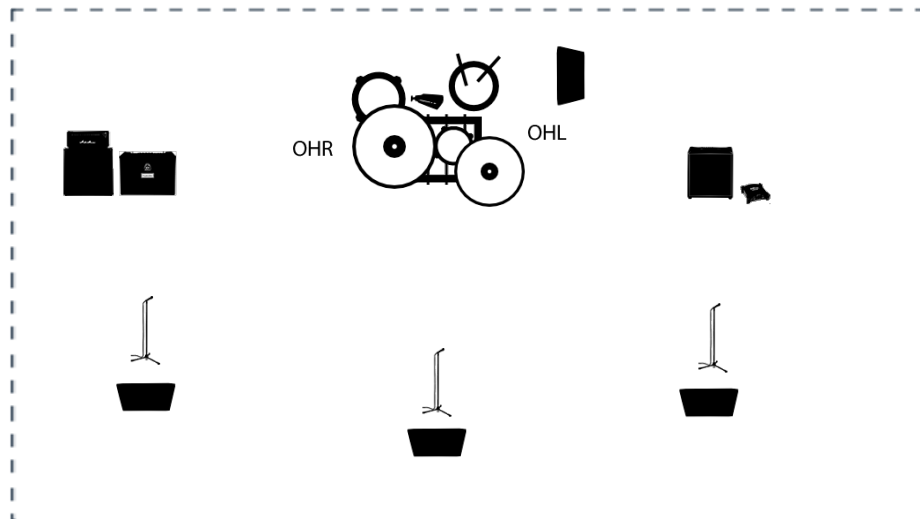

## Channels List

	Instrument	Microphone	Effects (optional)	Comments
1	Bass Drum	Shure Beta52		
2	Snare Drum	Shure SM57		
3	Tom	Sennheiser E604		
4	Floor tom	Shure SM57		
5	Ride	AKG C414		if required
6	Crash	AKG C414		if required
7	Cowbell	AKG C414		if required
8	OHR	AKG C414		
9	OHL	AKG C414		
10	Amplifier (Bass)	Shure Beta52		
11	Amplifier (head + cabinet)	Shure SM57		
12	Amplifier (small)	Beyerdynamic M201-TG		
13	Vocals	Shure SM58		
14	Vocals	Shure SM58	Reverb, Slapback echo	
15	Vocals	Shure SM58		