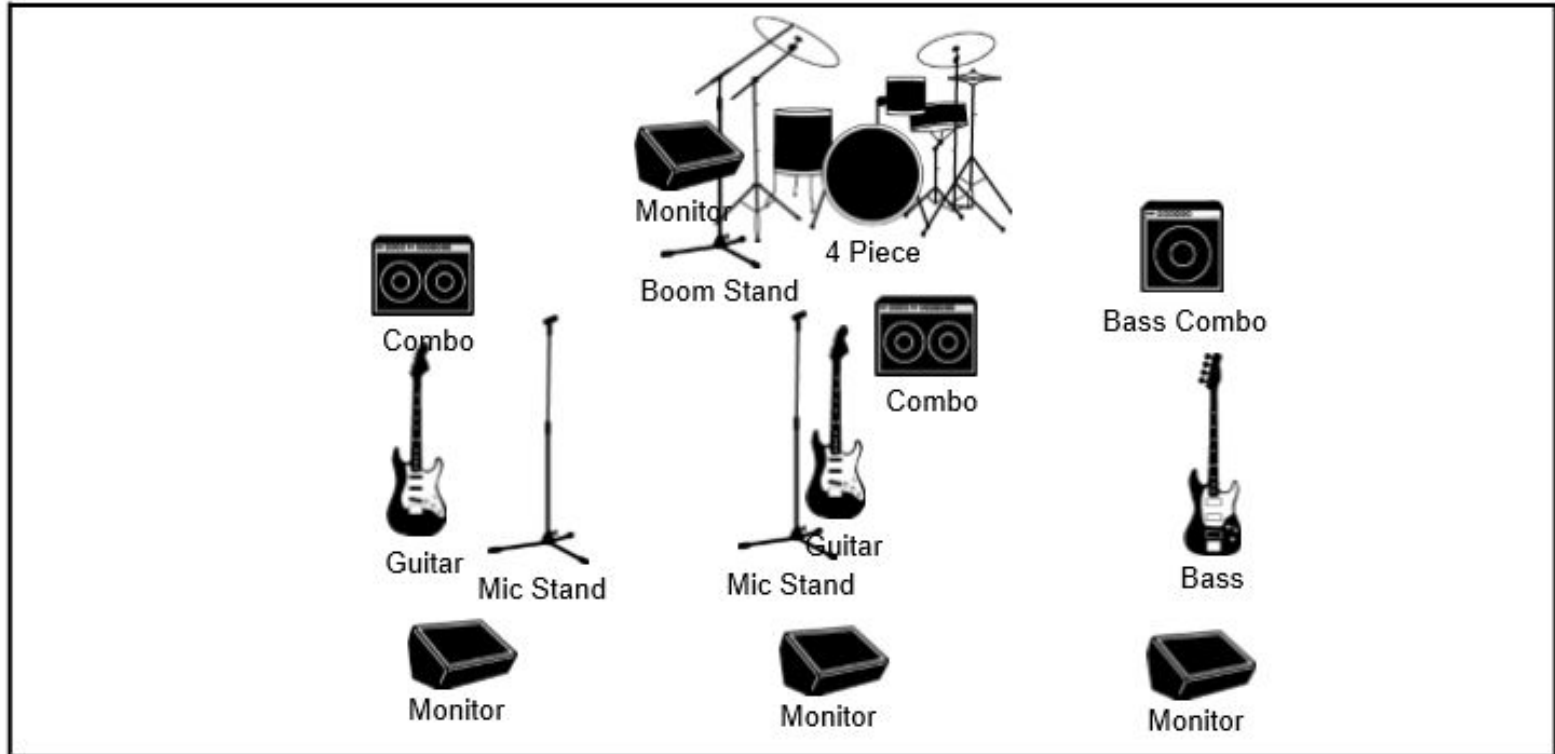

Stage Plot - Courtyards

STAGE

NOTES

Lead vocals (centre) has it's own reverb and delay

INPUT LIST

5 XLRs (3 vocal plus 2 guitar amps)