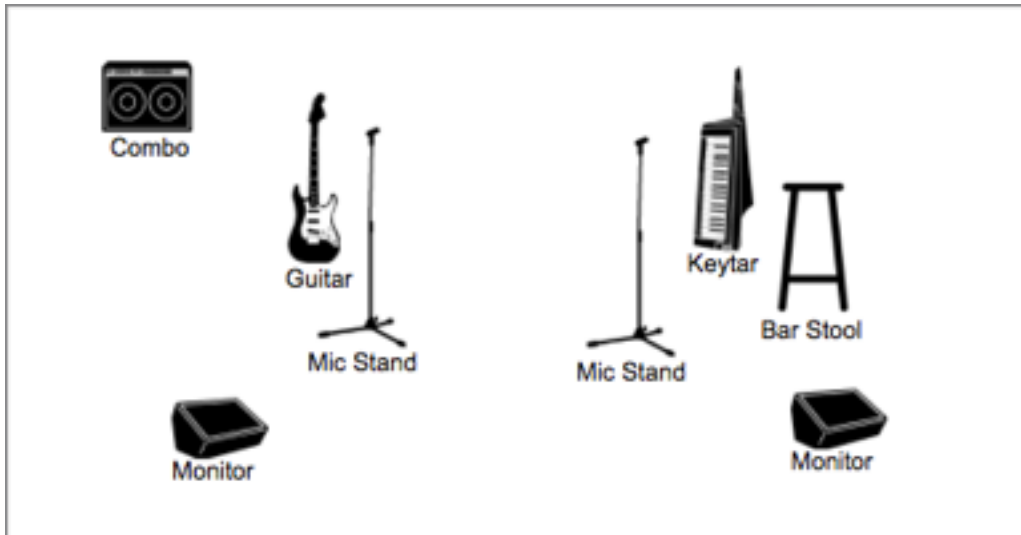

## PETER CAT // BELL LUNGS // TECHNICAL SPECIFICATION

The artist will provide x1 electric guitar, x1 drum machine, x1 electric violin, x1 Omnichord, and assorted pedals powered by A/C.

The artist requires x1 electric guitar amplifier to be provided, 40 watts or above; a valve amplifier is preferred. x2 microphones and stands are also required, as are x2 DI inputs.

### Input list:

- guitar to combo by instrument lead
- combo to desk by mic
- violin ('keytar') to desk by DI
- mic stand to desk by DI
- mic stand to desk by DI