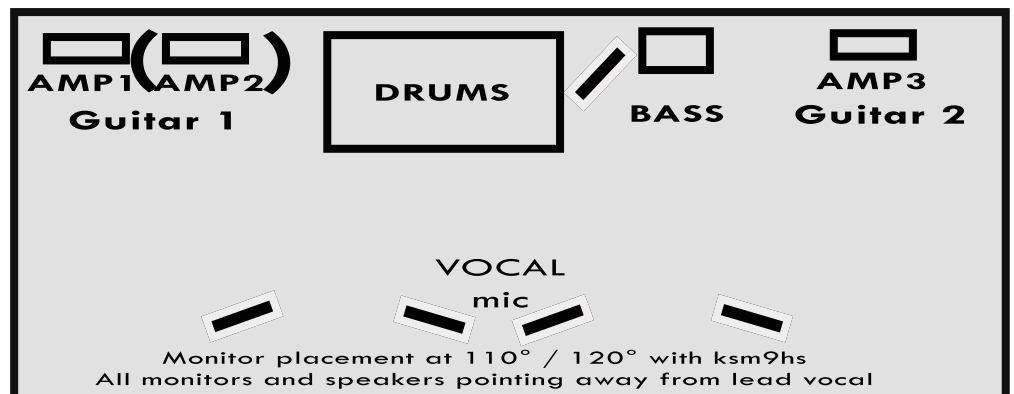

- 1 Dry signal to the PA (please apply delay / reverb ... (LUSH sound!!))
- 2 wet signals to the PA (L / R - apply when needed)
- 1 dry signal to in ear.

GUITAR 1:

mic with 2 different mics L+R.
SM57 and MD421.
2 different amps or 2 different speaker cabinets might be used.

GUITAR 2:

mic with 2 different mics L+R.
SM57 and MD421.

BASS:

DI: will be connected to sans amp pedal.
MIC: for DIRT.

DRUMS:

Bassdrums
Snare
Hi-hatt
Tomtom
Floortom
Cymbal L
Cymbal R

Please provide extra DI at drum kit for sample unit (might not be used)