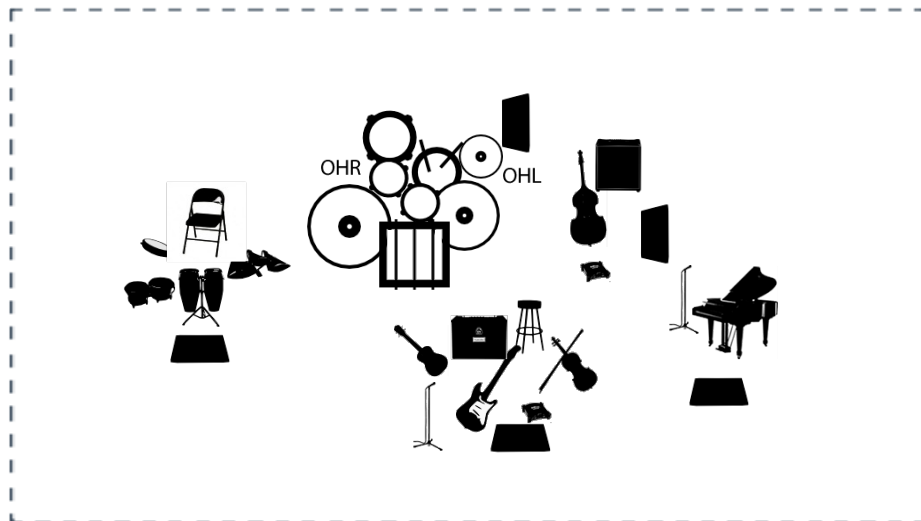

Ulli Bartel - Lorenz Boesche Quintett

Scenario size: 7.00 x 4.00

Channels List

	Instrument	Microphone	Effects (optional)	Comments
1	Ride	AKG C414		
2	Snare Drum	Shure SM57		
3	Splash	AKG C414		
4	Floor tom	Shure SM57		
5	Crash	AKG C414		
6	Bass Drum	Shure Beta52		
7	OHR	AKG C414		
8	OHL	AKG C414		
9	Congas	Shure SM57		
10	Cowbells (3)	AKG C414		
11	Tambourine	Shure SM57		
12	Piano	AKG C414		
13	Vocals	Shure SM58		
14	Violin	AKG C414		
15	Ukulele	Shure SM57		
16	Electric guitar	Shure SM57		
17	Vocals	Shure SM58		
18	Contrabass	Shure SM57		
19	Tom	Sennheiser E604		
20	Tom	Sennheiser E604		
21	Bongos	Shure SM57		