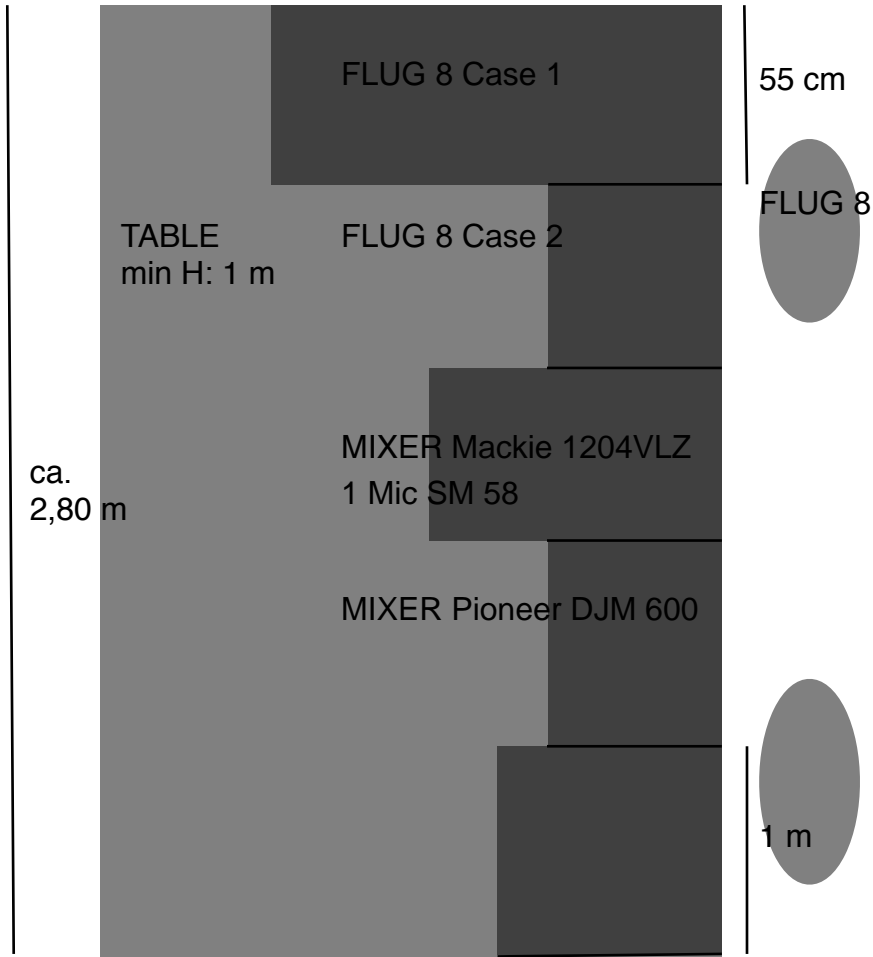

# FLUG 8 Technical Rider

SPACE: CHECK PAINTING ON THE LEFT

DJ MIXER: OPTIONAL  
ALLEN+HEATH-Xone:62  
OR !!!  
DJM-600 PIONEER

MINIMUM 2 CHANNEL FADER

LIVE MIXER: Mackie VLZ 1402

PS.: 2 monitor speaker provided  
controlled thru the dj mixer  
2 DI Boxes on spare.

Questions?

[bert.offermann@doxa.de](mailto:bert.offermann@doxa.de)

1 m depth  
(important !!!)